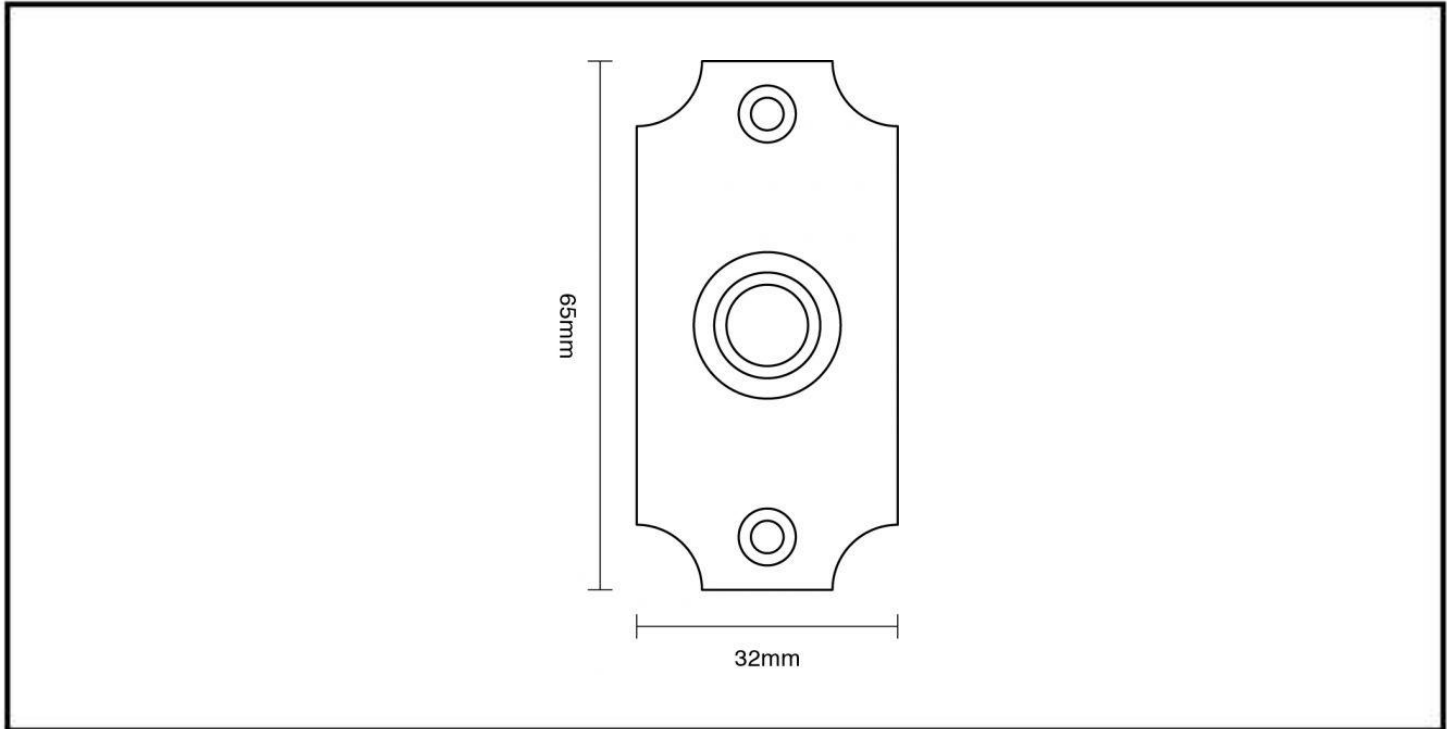

# CROFT

Long Lasting Tradition

SPECIFICATION SHEET - PRODUCT CODE **1917**

## PRODUCT

**Concaved Edge Bell Push 1917**

### Finishes:

Please note that illustration sizes are approximations