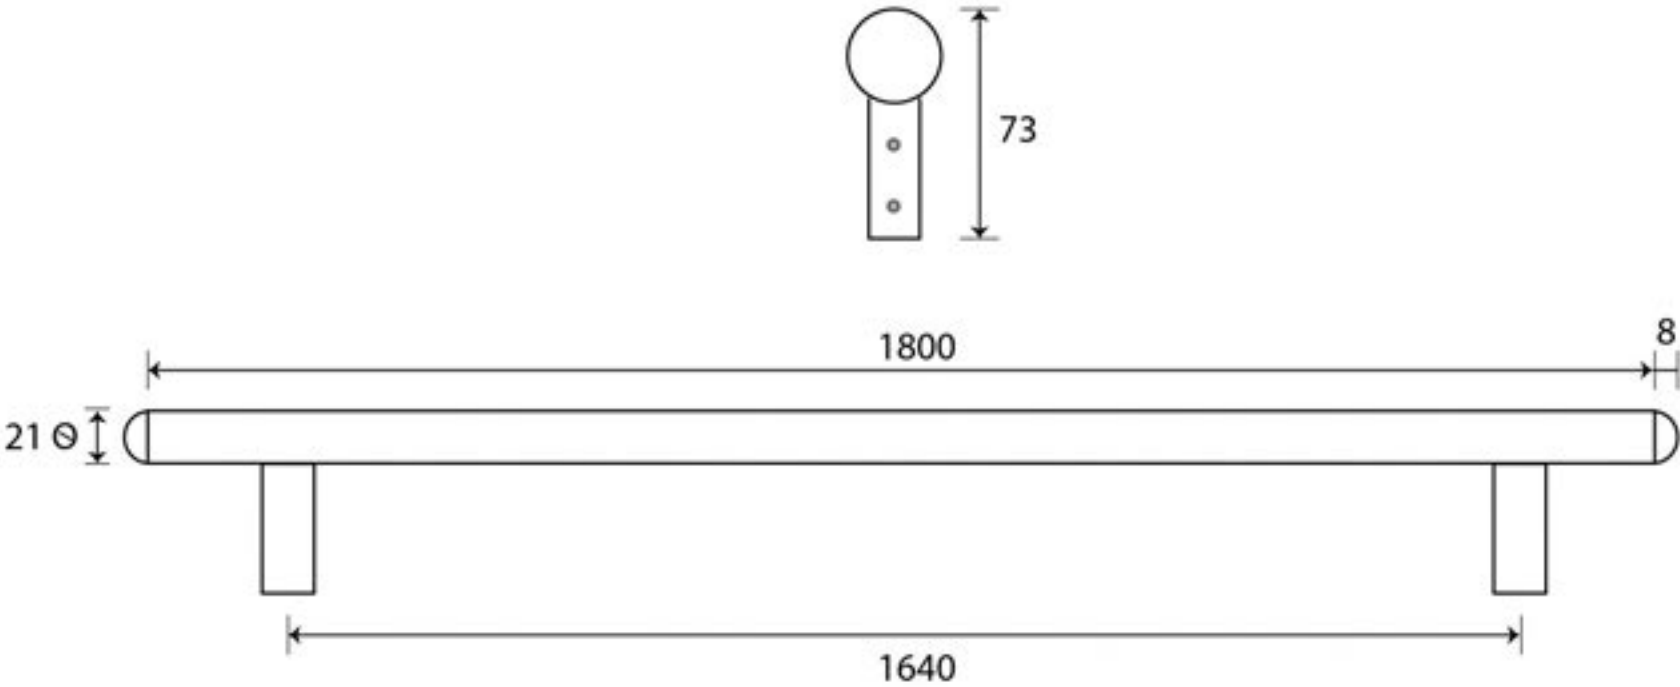

PRODUCT CODE 83652

HANDFORGED  
TRADITIONAL  
IRONMONGERY

Due to the hand crafted nature of our products all measurements are approximate and should be used as a guide only