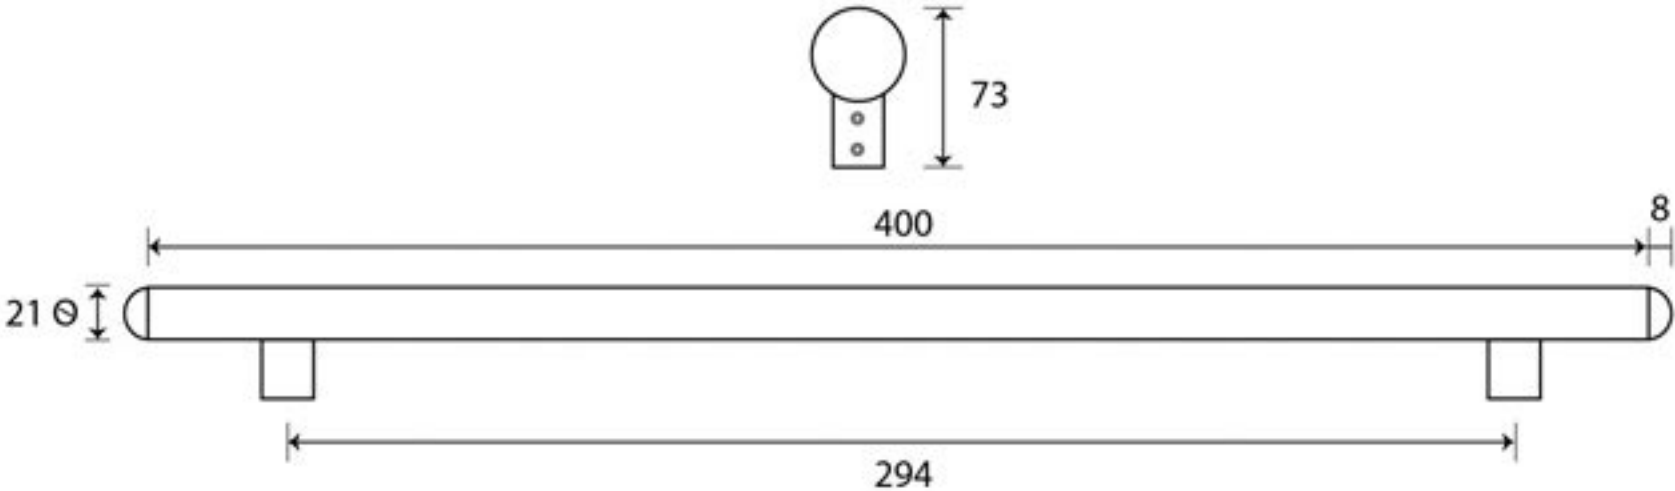

PRODUCT CODE 73185

HANDFORGED
TRADITIONAL
IRONMONGERY

Due to the hand crafted nature of our products all measurements are approximate and should be used as a guide only