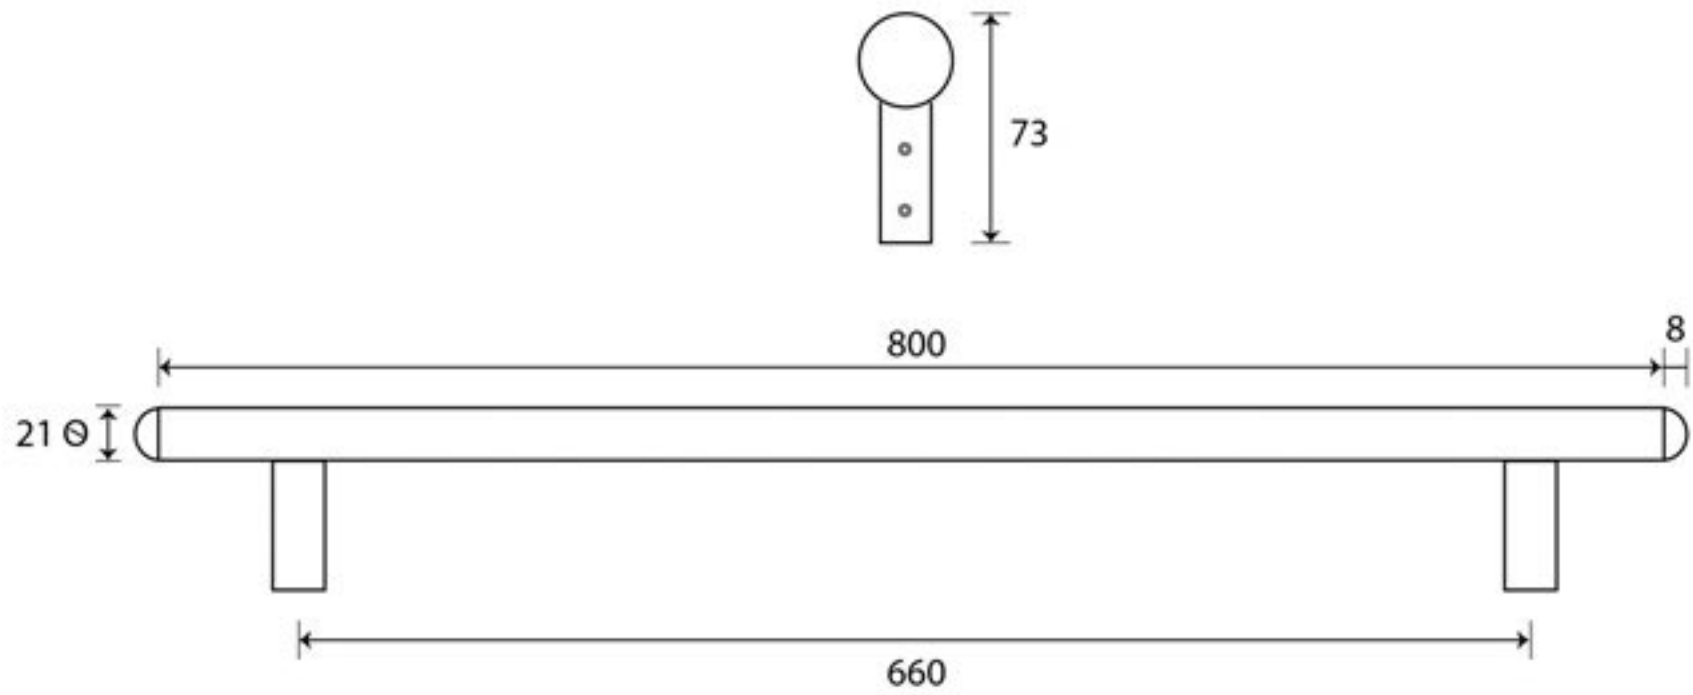

PRODUCT CODE 73182

HANDFORGED
TRADITIONAL
IRONMONGERY

Due to the hand crafted nature of our products all measurements are approximate and should be used as a guide only