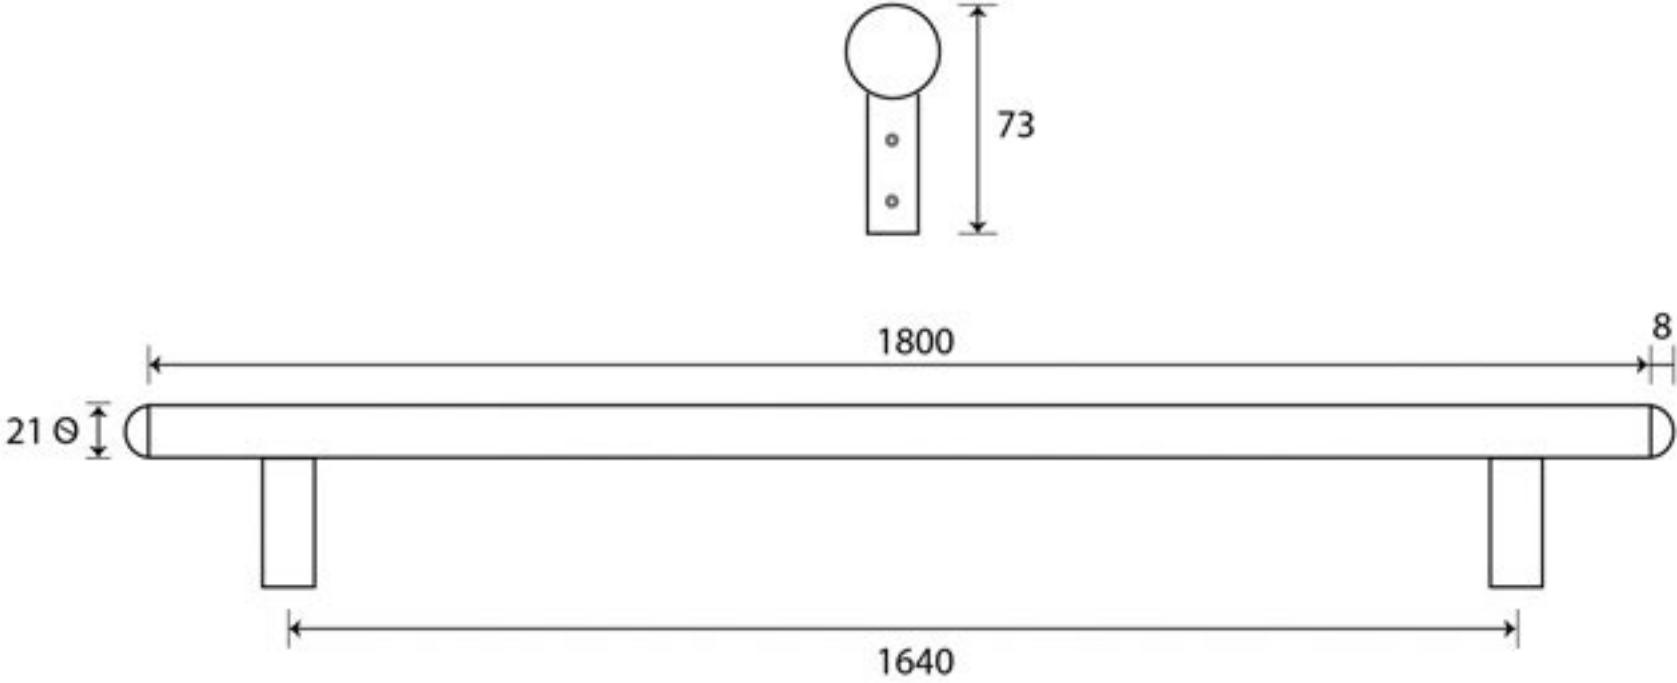

PRODUCT CODE 33395

HANDFORGED
TRADITIONAL
IRONMONGERY

Due to the hand crafted nature of our products all measurements are approximate and should be used as a guide only