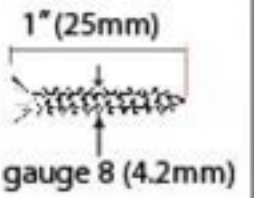

PRODUCT CODE 33466

HANDFORGED  
TRADITIONAL  
IRONMONGERY

Due to the hand crafted nature of our products all measurements are approximate and should be used as a guide only