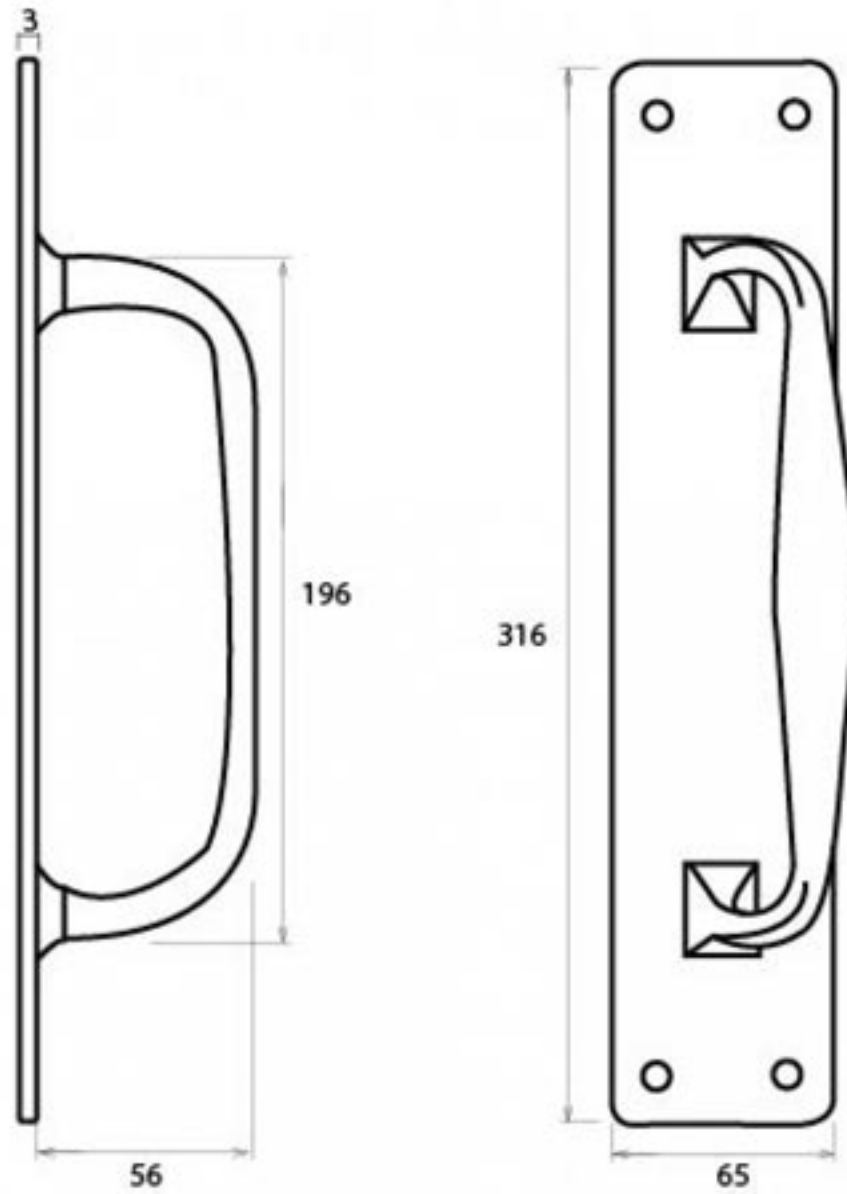

PRODUCT CODE 33466

HANDFORGED  
TRADITIONAL  
IRONMONGERY

Due to the hand crafted nature of our products all measurements are approximate and should be used as a guide only