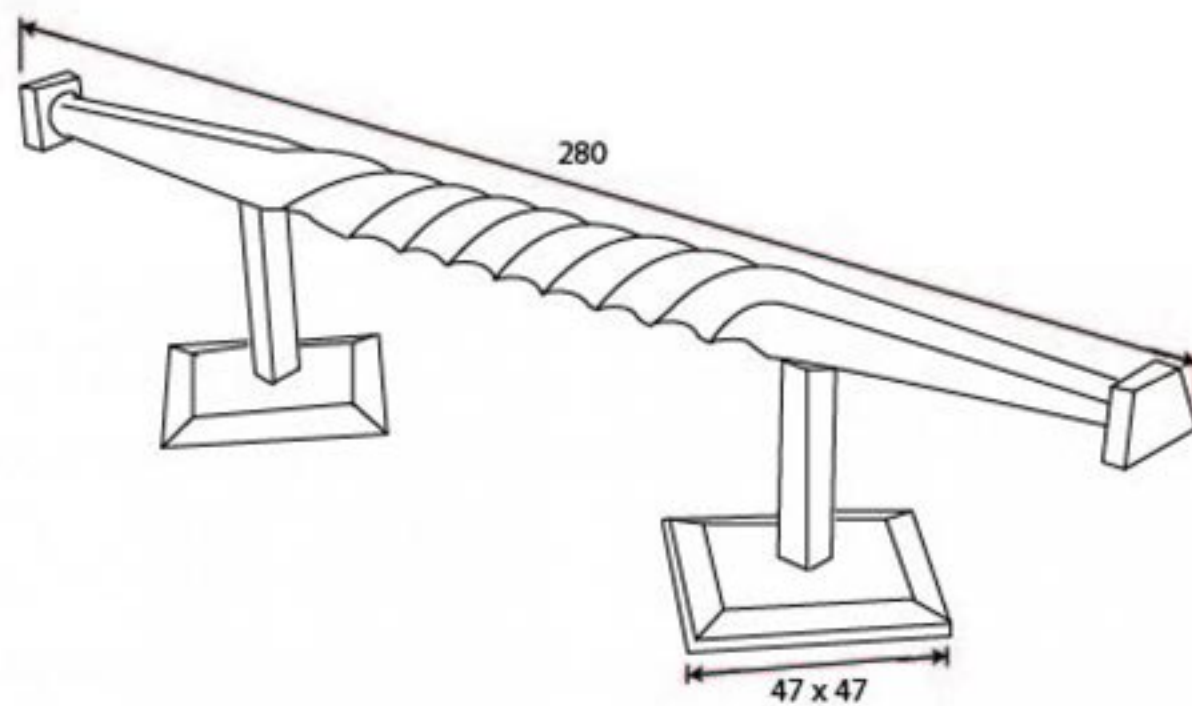

PRODUCT CODE 83671

HANDFORGED
TRADITIONAL
IRONMONGERY

Due to the hand crafted nature of our products all measurements are approximate and should be used as a guide only