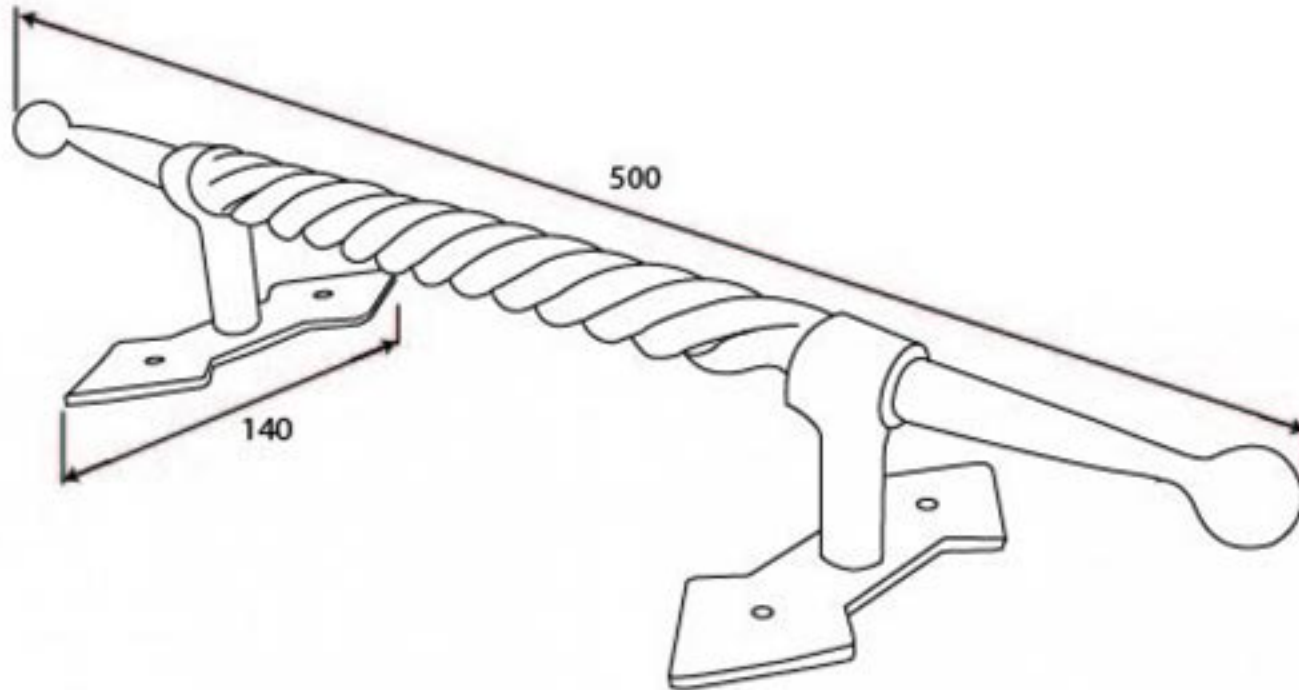

PRODUCT CODE 83664

HANDFORGED
TRADITIONAL
IRONMONGERY

Due to the hand crafted nature of our products all measurements are approximate and should be used as a guide only