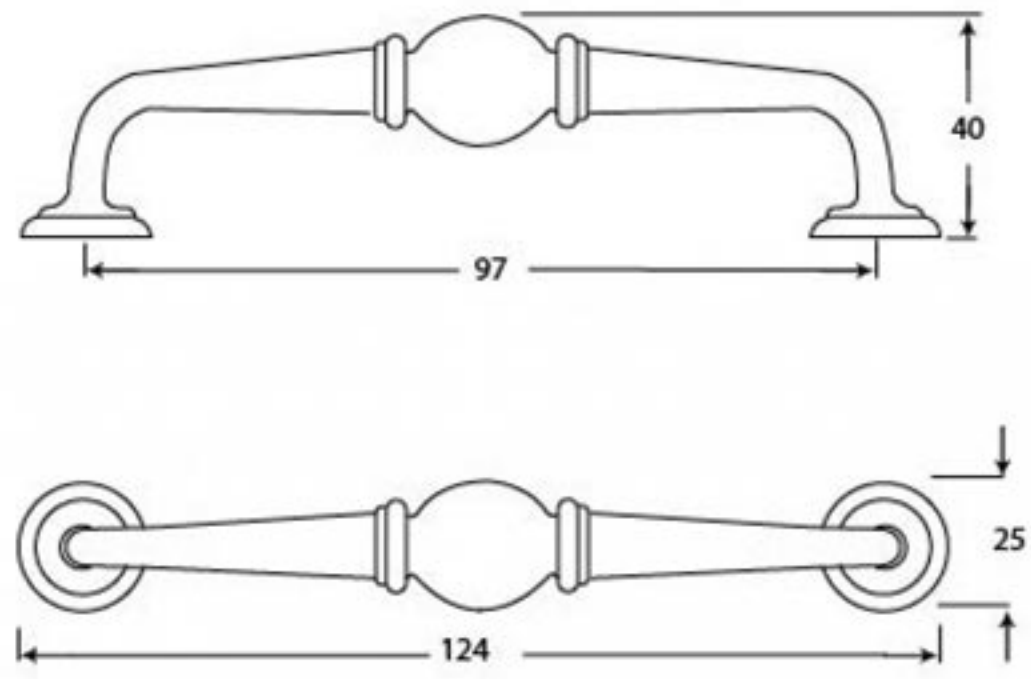

PRODUCT CODE : 83527

HANDFORGED  
TRADITIONAL  
IRONMONGERY

Due to the hand crafted nature of our products all measurements are approximate and should be used as a guide only