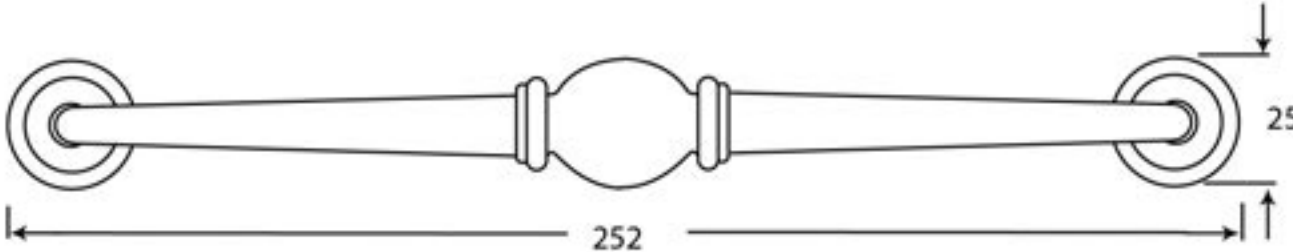

PRODUCT CODE : 83528

HANDFORGED
TRADITIONAL
IRONMONGERY

Due to the hand crafted nature of our products all measurements are approximate and should be used as a guide only