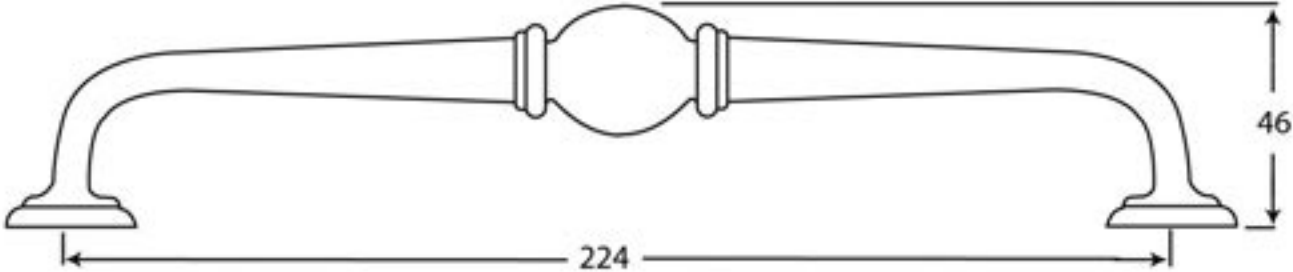

PRODUCT CODE : 83528

HANDFORGED
TRADITIONAL
IRONMONGERY

Due to the hand crafted nature of our products all measurements are approximate and should be used as a guide only