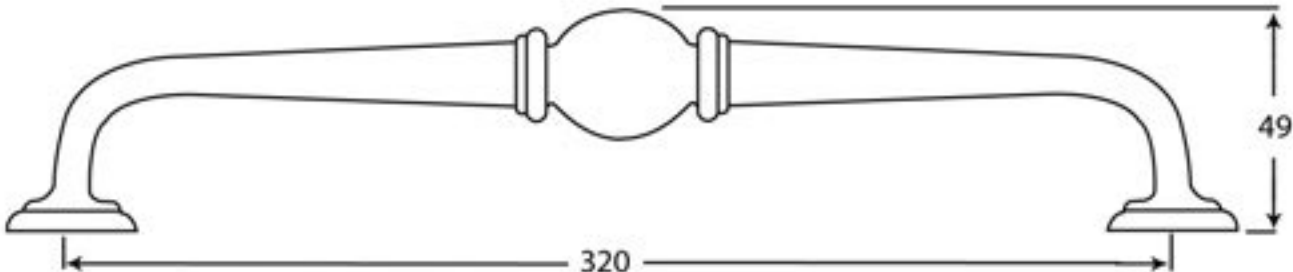

PRODUCT CODE : 83529

HANDFORGED  
TRADITIONAL  
IRONMONGERY

Due to the hand crafted nature of our products all measurements are approximate and should be used as a guide only