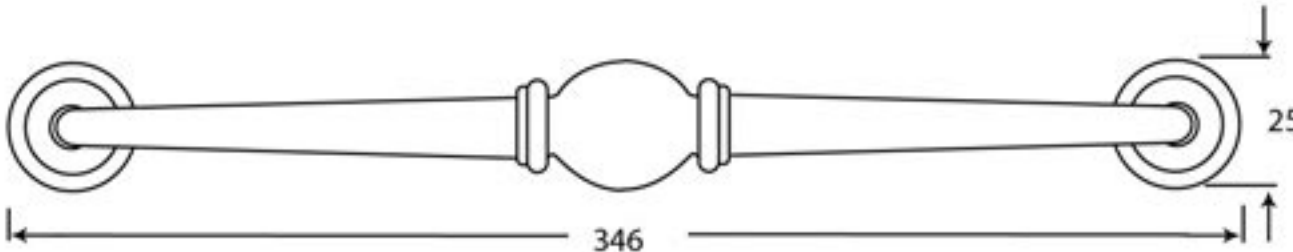

PRODUCT CODE : 83529

HANDFORGED  
TRADITIONAL  
IRONMONGERY

Due to the hand crafted nature of our products all measurements are approximate and should be used as a guide only