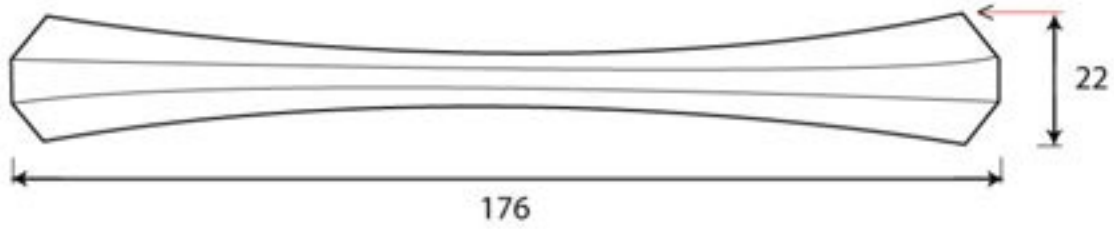

PRODUCT CODE 83534

HANDFORGED
TRADITIONAL
IRONMONGERY

Due to the hand crafted nature of our products all measurements are approximate and should be used as a guide only