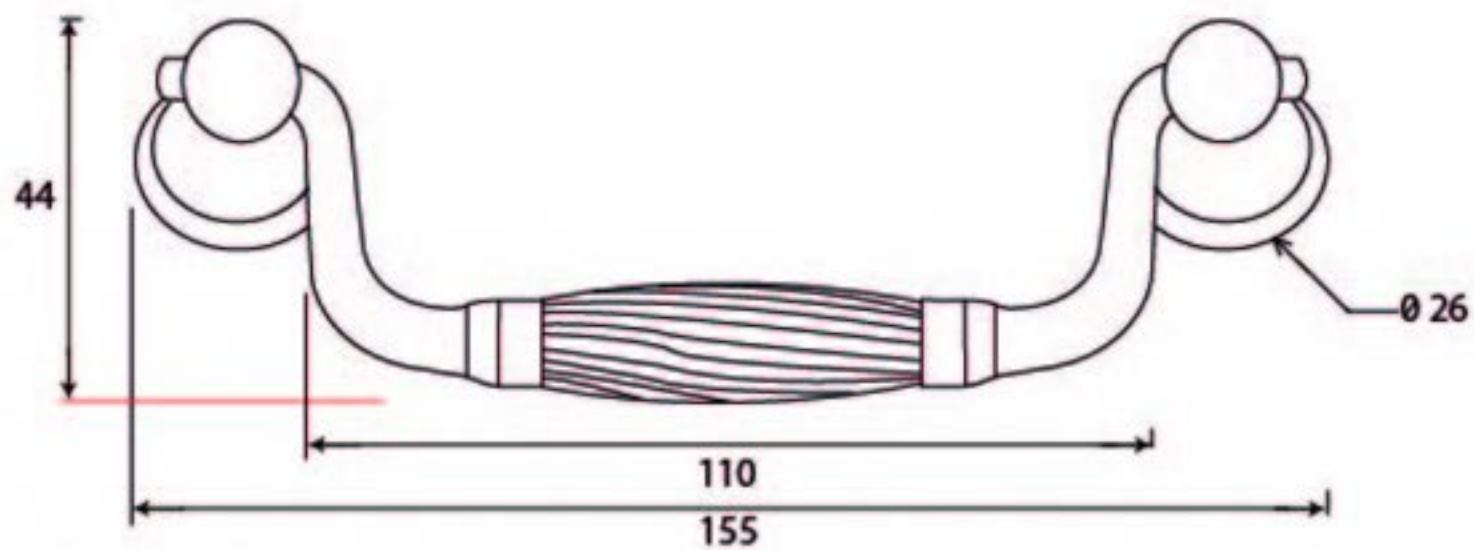

PRODUCT CODE 83674

HANDFORGED  
TRADITIONAL  
IRONMONGERY

Due to the hand crafted nature of our products all measurements are approximate and should be used as a guide only