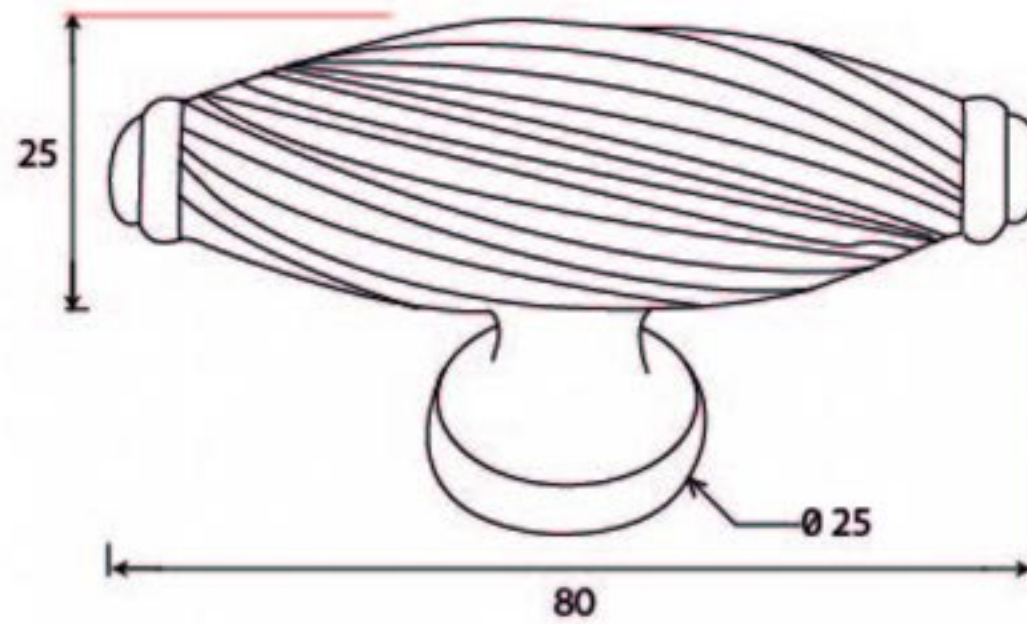

PRODUCT CODE 83679

HANDFORGED
TRADITIONAL
IRONMONGERY

Due to the hand crafted nature of our products all measurements are approximate and should be used as a guide only