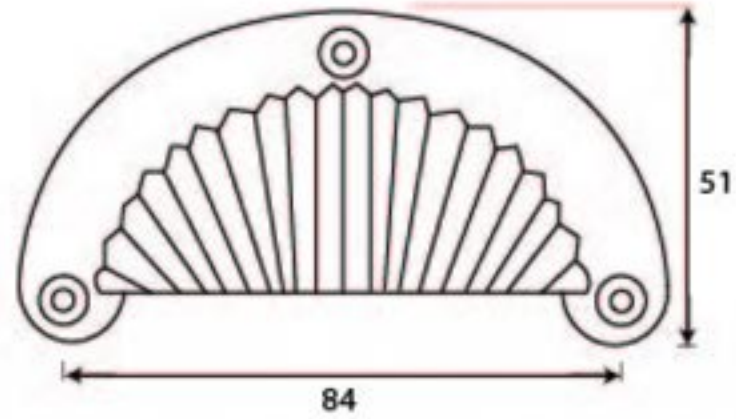

PRODUCT CODE 83673

HANDFORGED
TRADITIONAL
IRONMONGERY

Due to the hand crafted nature of our products all measurements are approximate and should be used as a guide only