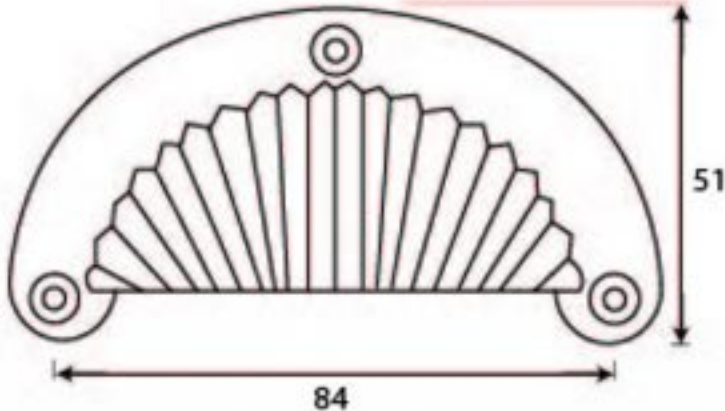

PRODUCT CODE 83677

HANDFORGED
TRADITIONAL
IRONMONGERY

Due to the hand crafted nature of our products all measurements are approximate and should be used as a guide only