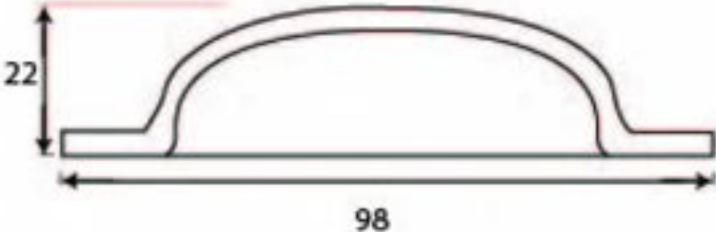

PRODUCT CODE 83677

HANDFORGED
TRADITIONAL
IRONMONGERY

Due to the hand crafted nature of our products all measurements are approximate and should be used as a guide only