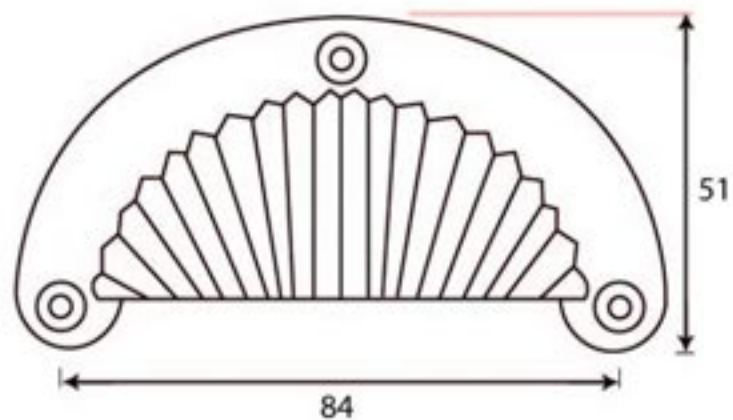

PRODUCT CODE 83520

HANDFORGED
TRADITIONAL
IRONMONGERY

Due to the hand crafted nature of our products all measurements are approximate and should be used as a guide only