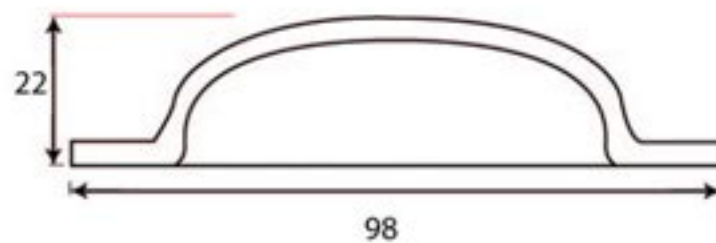

PRODUCT CODE 83520

HANDFORGED
TRADITIONAL
IRONMONGERY

Due to the hand crafted nature of our products all measurements are approximate and should be used as a guide only