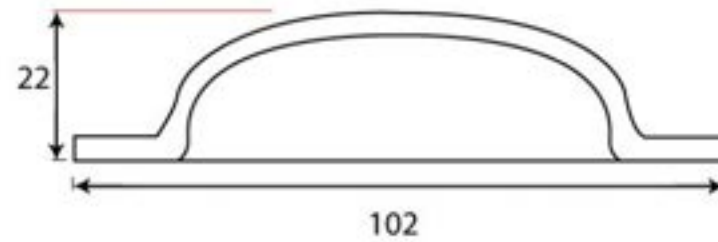

PRODUCT CODE 83517

HANDFORGED
TRADITIONAL
IRONMONGERY

Due to the hand crafted nature of our products all measurements are approximate and should be used as a guide only