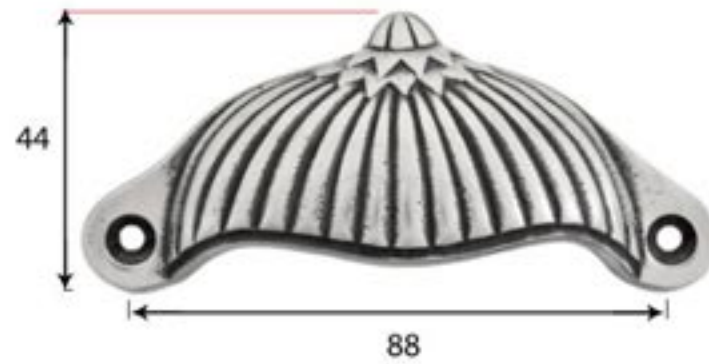

PRODUCT CODE 83517

HANDFORGED
TRADITIONAL
IRONMONGERY

Due to the hand crafted nature of our products all measurements are approximate and should be used as a guide only