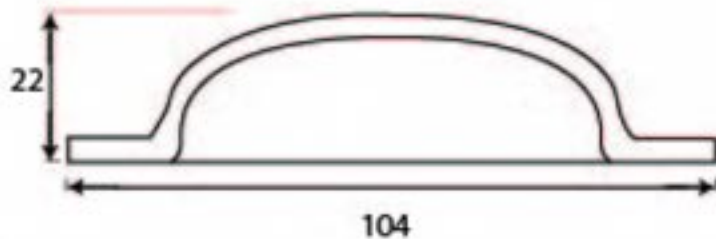

PRODUCT CODE 83681

HANDFORGED
TRADITIONAL
IRONMONGERY

Due to the hand crafted nature of our products all measurements are approximate and should be used as a guide only