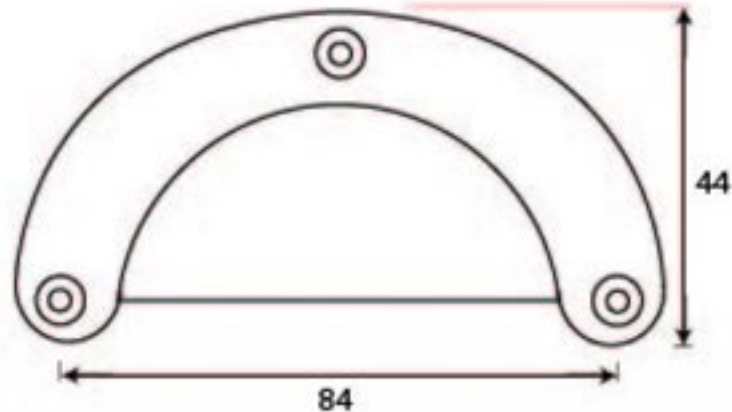

PRODUCT CODE 83681

HANDFORGED
TRADITIONAL
IRONMONGERY

Due to the hand crafted nature of our products all measurements are approximate and should be used as a guide only