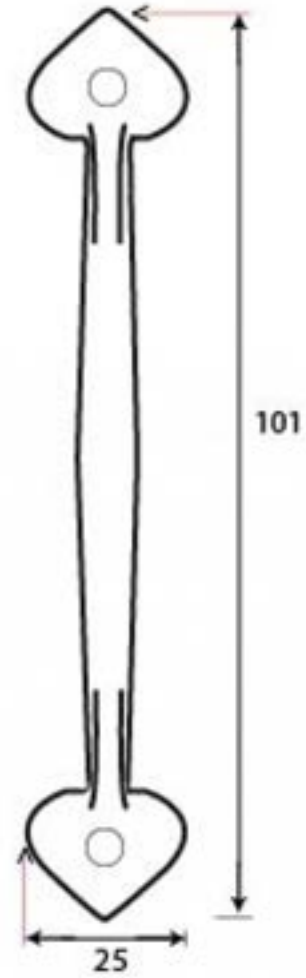

PRODUCT CODE 33151

3/4" (19mm)
X 2
gauge 6 (3.5mm)

HANDFORGED
TRADITIONAL
IRONMONGERY

Due to the hand crafted nature of our products all measurements are approximate and should be used as a guide only