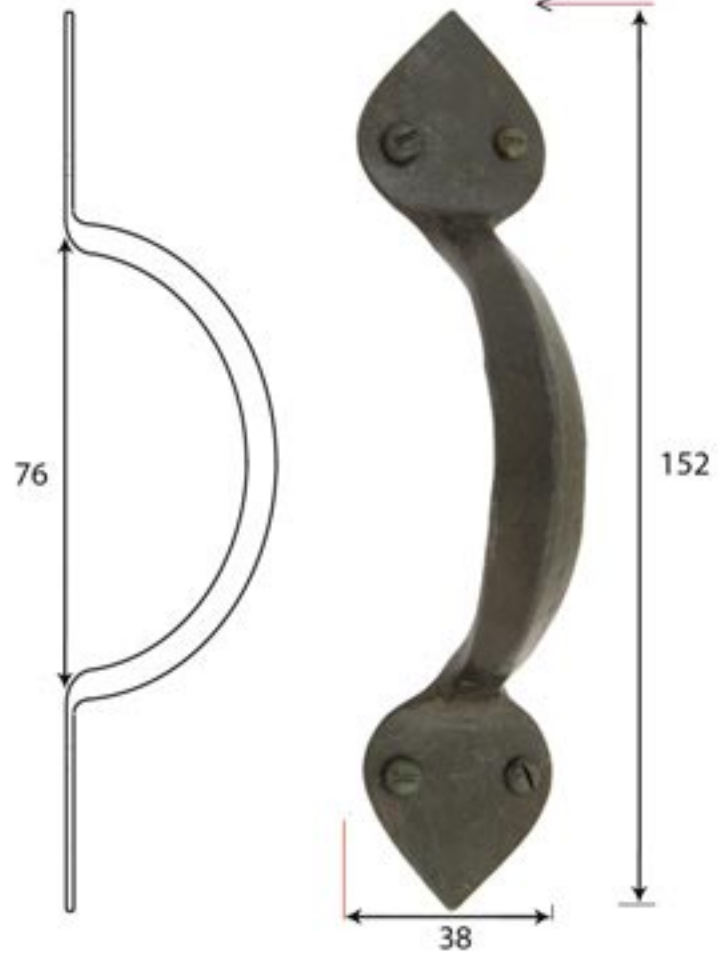

PRODUCT CODE 33152

3/4" (19mm)  
x4  
↑  
gauge 6 (3.5mm)

HANDFORGED  
TRADITIONAL  
IRONMONGERY

Due to the hand crafted nature of our products all measurements are approximate and should be used as a guide only