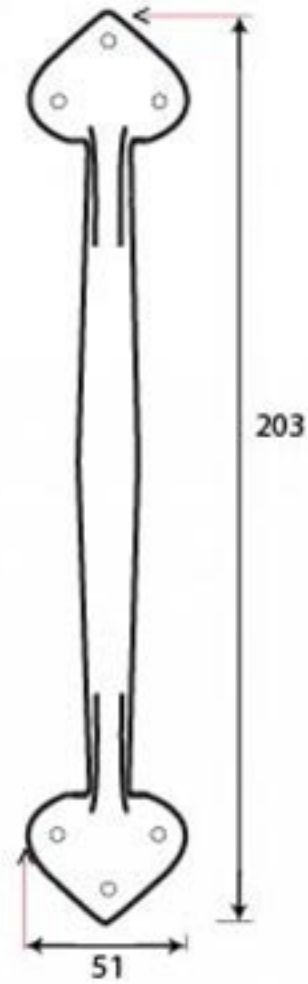

PRODUCT CODE 33153

3/4" (19mm)
x6
gauge 6 (3.5mm)

HANDFORGED
TRADITIONAL
IRONMONGERY

Due to the hand crafted nature of our products all measurements are approximate and should be used as a guide only