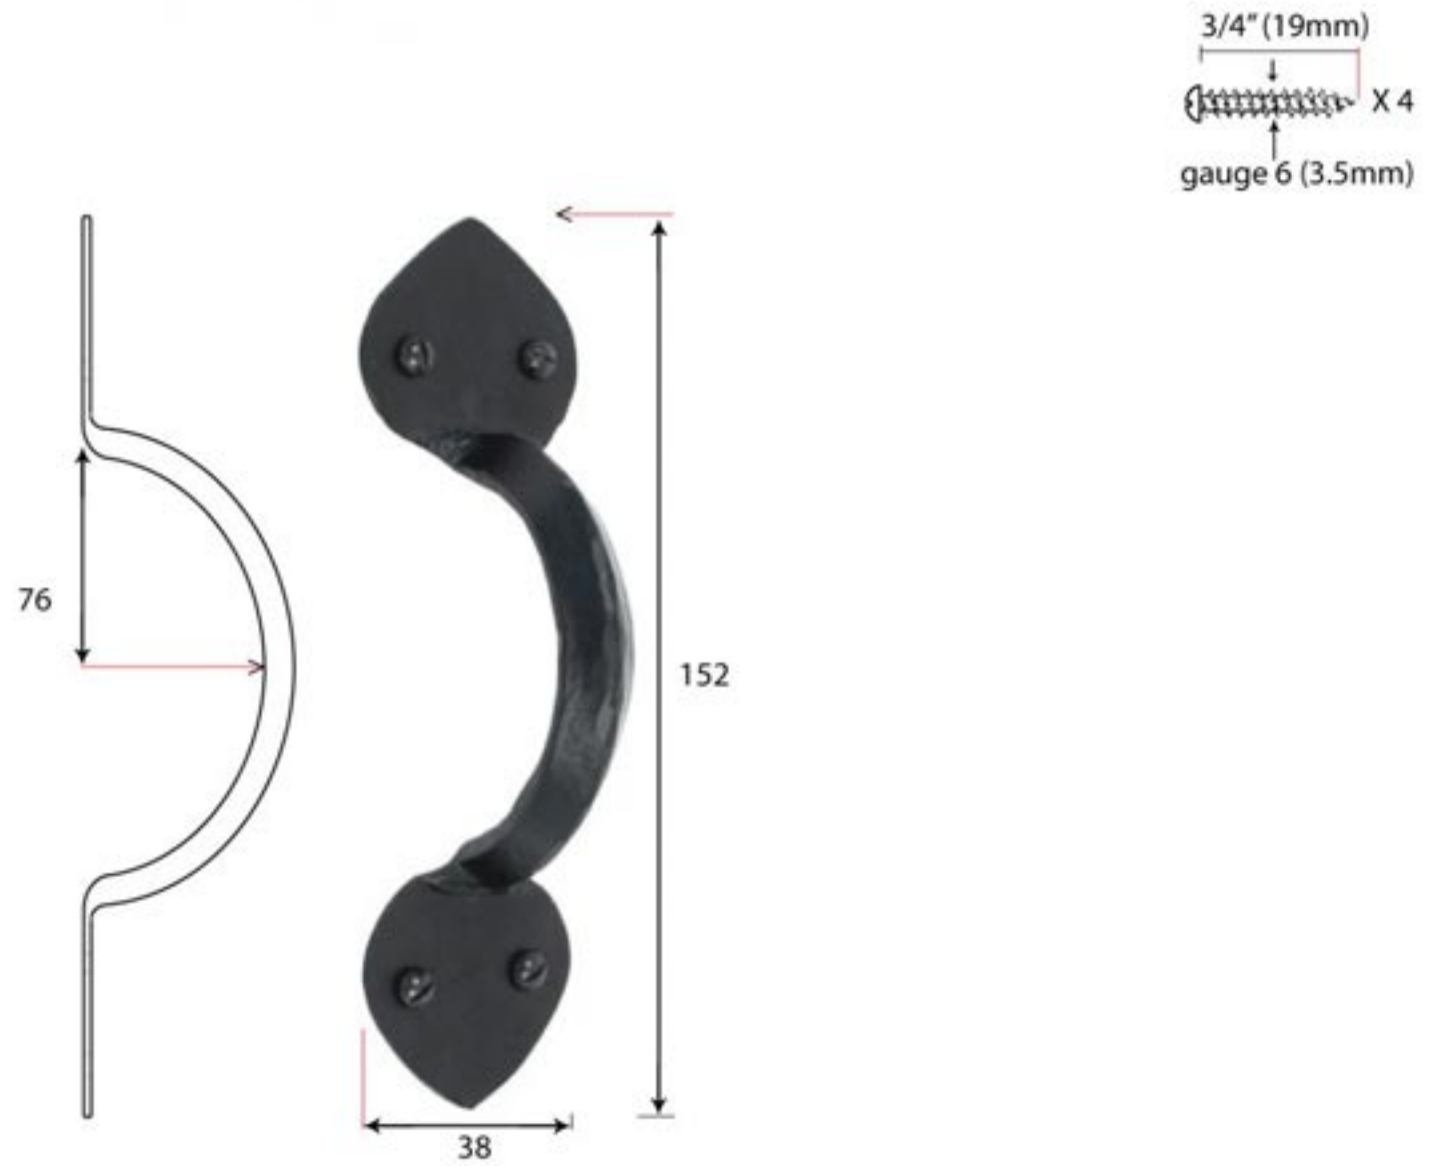

PRODUCT CODE 33995

HANDFORGED
TRADITIONAL
IRONMONGERY

Due to the hand crafted nature of our products all measurements are approximate and should be used as a guide only