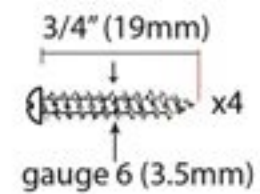

PRODUCT CODE 33641

76

38

152

HANDFORGED
TRADITIONAL
IRONMONGERY

Due to the hand crafted nature of our products all measurements are approximate and should be used as a guide only