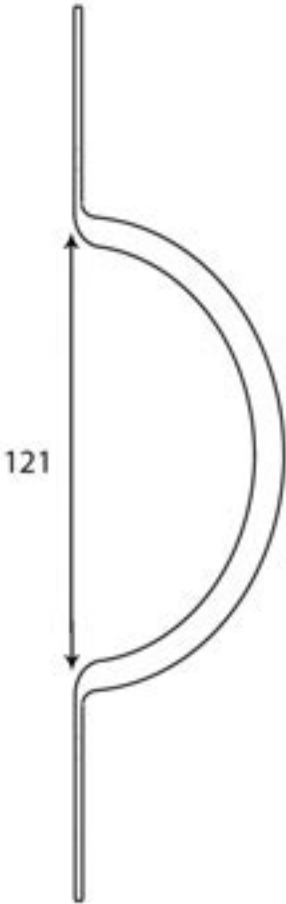

PRODUCT CODE 33642

3/4" (19mm)
↓
x6
↑
gauge 6 (3.5mm)

HANDFORGED
TRADITIONAL
IRONMONGERY

Due to the hand crafted nature of our products all measurements are approximate and should be used as a guide only