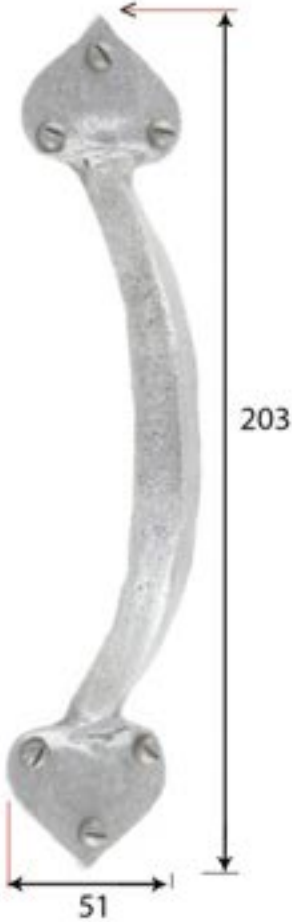

PRODUCT CODE 33642

3/4" (19mm)
↓
x6
↑
gauge 6 (3.5mm)

HANDFORGED
TRADITIONAL
IRONMONGERY

Due to the hand crafted nature of our products all measurements are approximate and should be used as a guide only