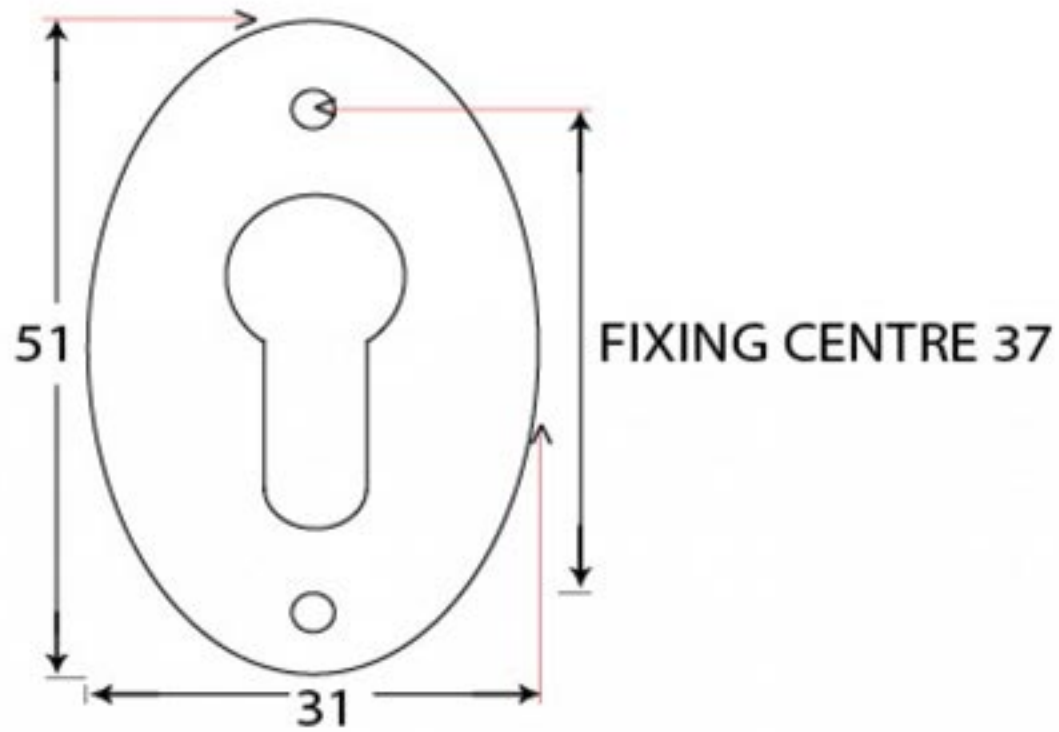

PRODUCT CODE 91928

1/2" (13mm)  
x2  
gauge 4 (3mm)

2.5 

HANDFORGED  
TRADITIONAL  
IRONMONGERY

Due to the hand crafted nature of our products all measurements are approximate and should be used as a guide only