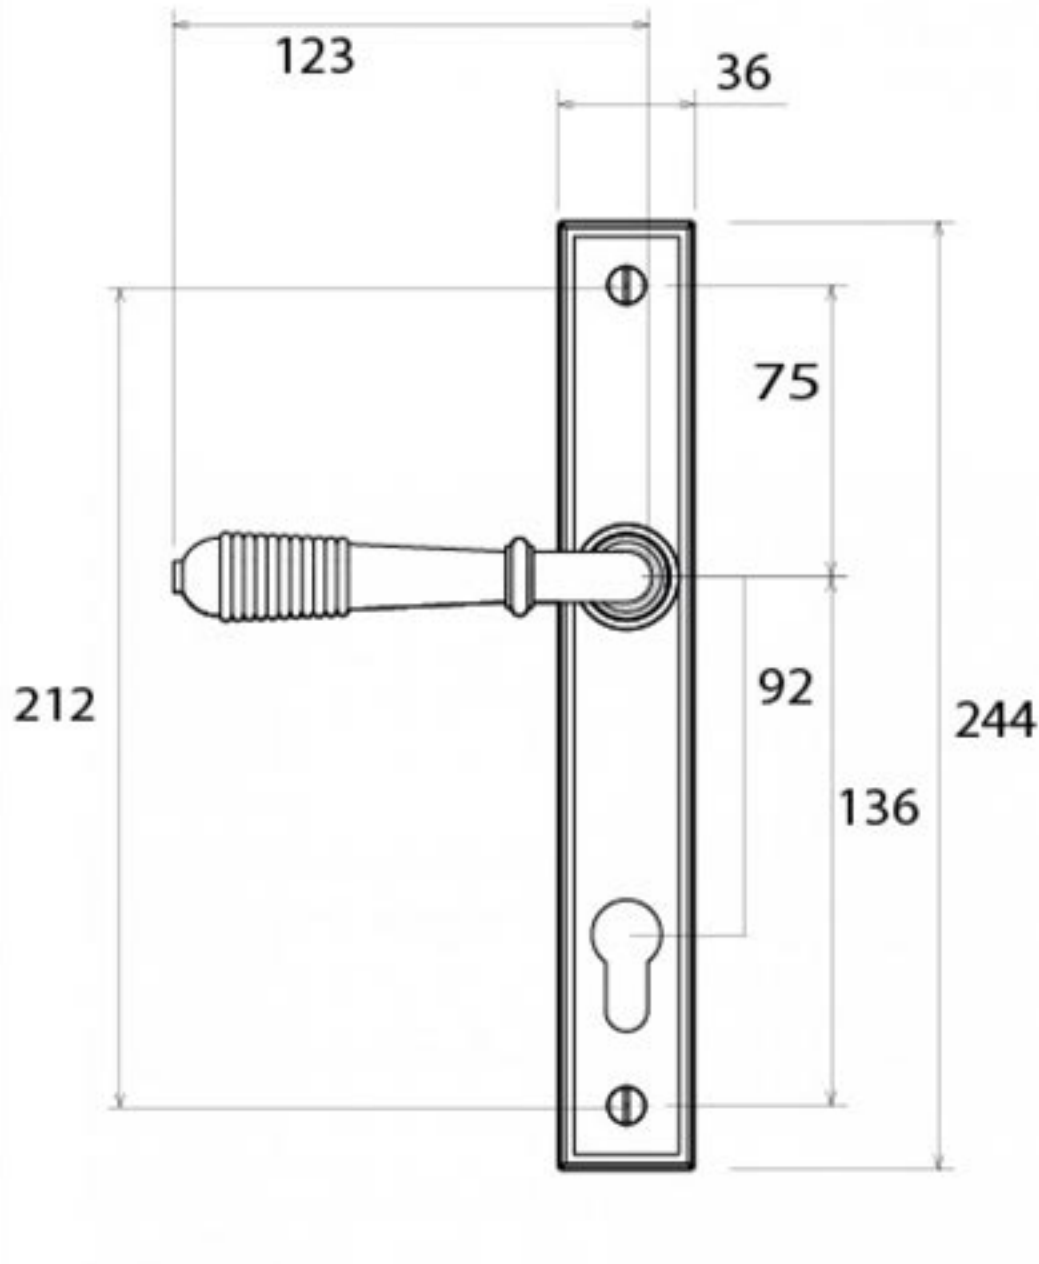

PRODUCT CODE 91912

HANDFORGED
TRADITIONAL
IRONMONGERY

Due to the hand crafted nature of our products all measurements are approximate and should be used as a guide only