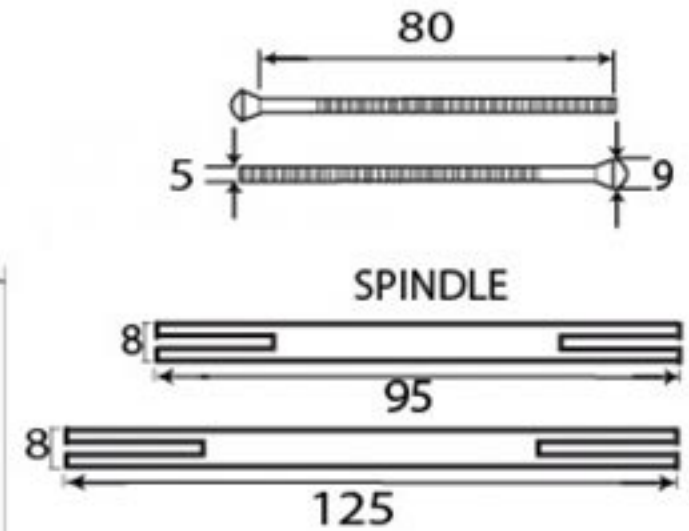

PRODUCT CODE 91912

HANDFORGED
TRADITIONAL
IRONMONGERY

Due to the hand crafted nature of our products all measurements are approximate and should be used as a guide only