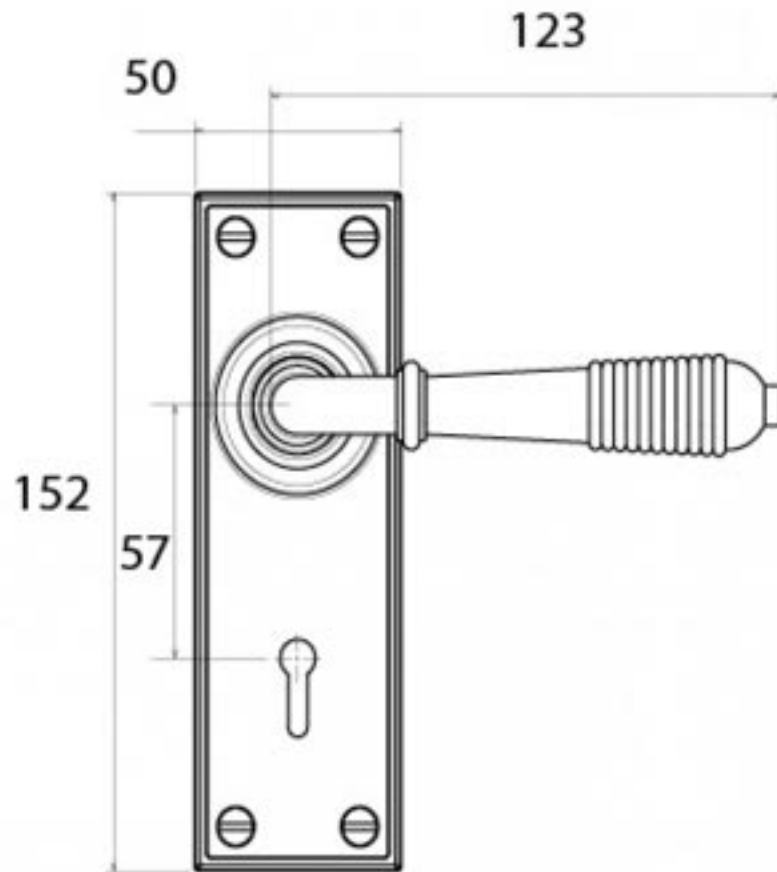

PRODUCT CODE 91913

1" (25.4mm)
x8
gauge 6 (3.5mm)

SPINDLE

HANDFORGED
TRADITIONAL
IRONMONGERY

Due to the hand crafted nature of our products all measurements are approximate and should be used as a guide only