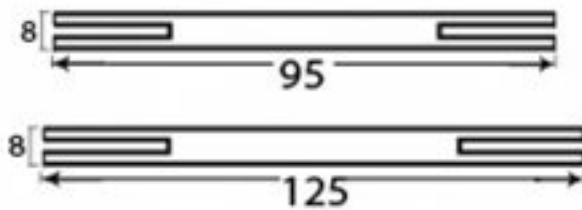

PRODUCT CODE 91913

1" (25.4mm)
x8
gauge 6 (3.5mm)

SPINDLE

HANDFORGED
TRADITIONAL
IRONMONGERY

Due to the hand crafted nature of our products all measurements are approximate and should be used as a guide only