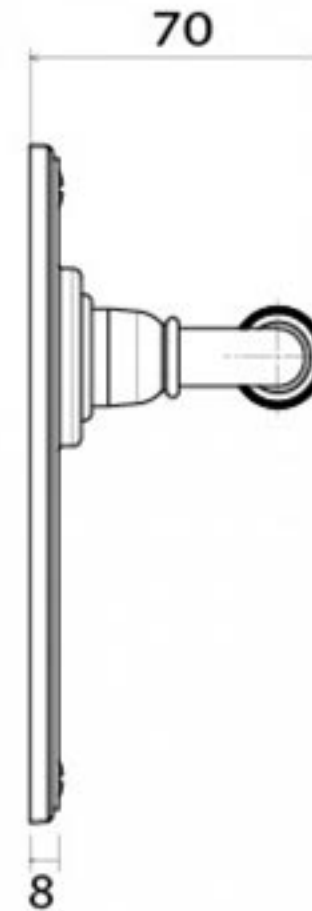

PRODUCT CODE 91913

1" (25.4mm)
x8
gauge 6 (3.5mm)

SPINDLE

HANDFORGED
TRADITIONAL
IRONMONGERY

Due to the hand crafted nature of our products all measurements are approximate and should be used as a guide only