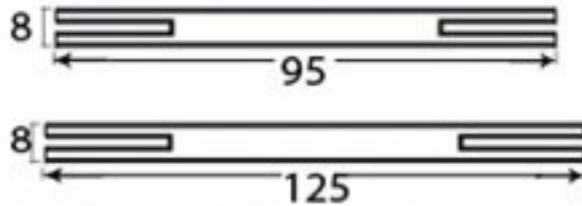

PRODUCT CODE 91914

SPINDLE

1" (25.4mm)
x8
gauge 6 (3.5mm)

HANDFORGED
TRADITIONAL
IRONMONGERY

Due to the hand crafted nature of our products all measurements are approximate and should be used as a guide only