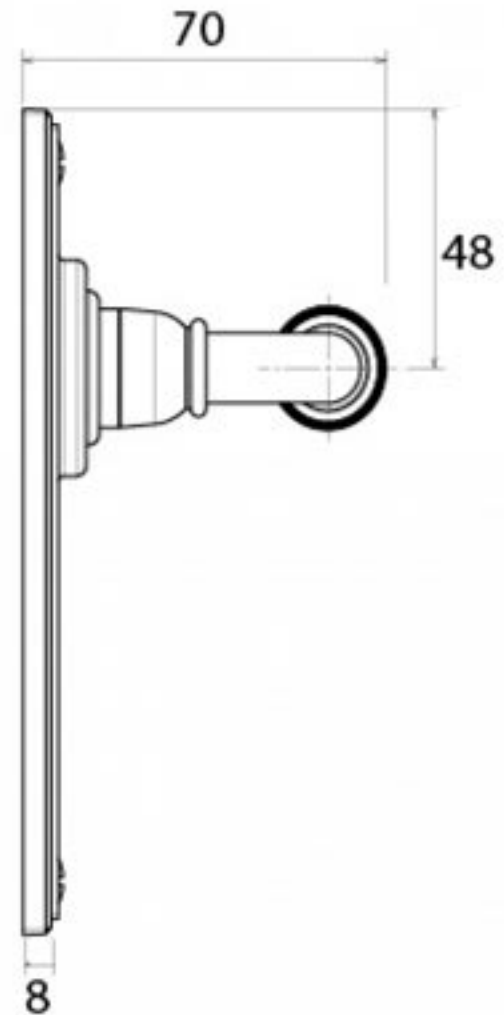

PRODUCT CODE 91914

SPINDLE

1" (25.4mm)
x8
gauge 6 (3.5mm)

HANDFORGED
TRADITIONAL
IRONMONGERY

Due to the hand crafted nature of our products all measurements are approximate and should be used as a guide only