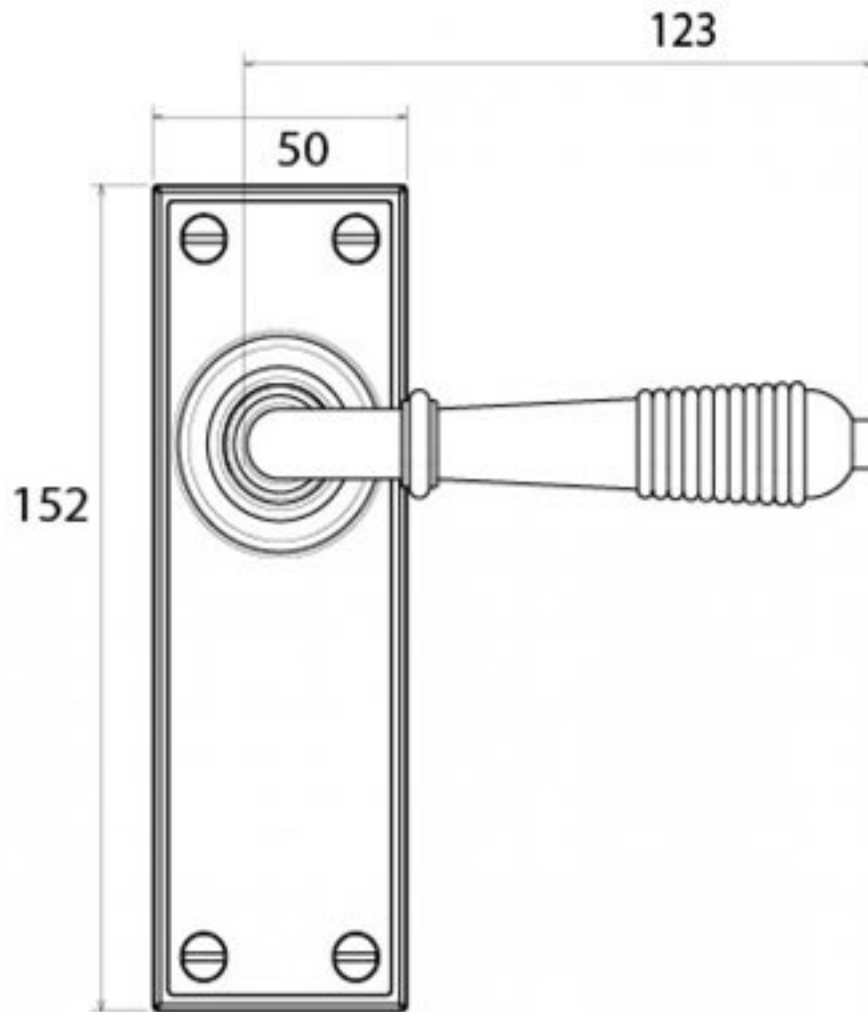

PRODUCT CODE 91914

SPINDLE

1" (25.4mm)
x8
gauge 6 (3.5mm)

HANDFORGED
TRADITIONAL
IRONMONGERY

Due to the hand crafted nature of our products all measurements are approximate and should be used as a guide only