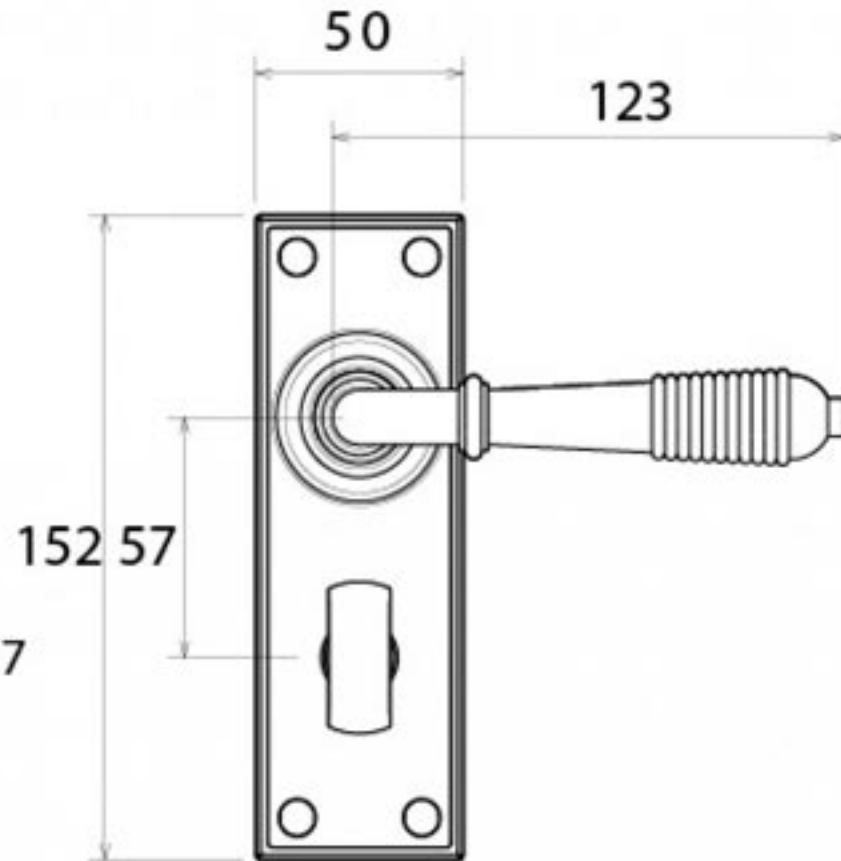

PRODUCT CODE 91915

1" (25.4mm)  
x8  
gauge 6 (3.5mm)

SPINDLE

HANDFORGED  
TRADITIONAL  
IRONMONGERY

Due to the hand crafted nature of our products all measurements are approximate and should be used as a guide only