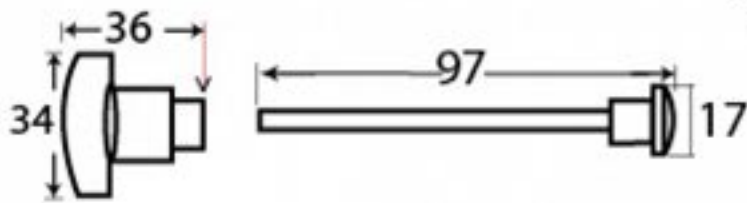

PRODUCT CODE 91915

1" (25.4mm)  
x8  
gauge 6 (3.5mm)

SPINDLE

HANDFORGED  
TRADITIONAL  
IRONMONGERY

Due to the hand crafted nature of our products all measurements are approximate and should be used as a guide only