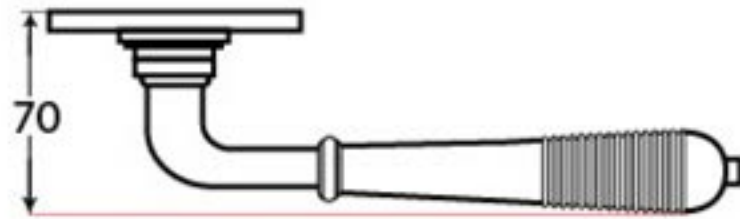

PRODUCT CODE 91915

1" (25.4mm)  
x8  
gauge 6 (3.5mm)

SPINDLE

HANDFORGED  
TRADITIONAL  
IRONMONGERY

Due to the hand crafted nature of our products all measurements are approximate and should be used as a guide only