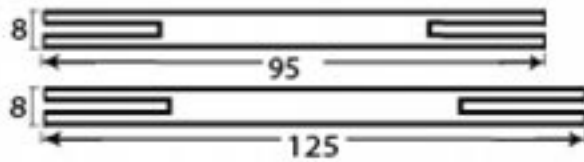

PRODUCT CODE 91915

1" (25.4mm)  
x8  
gauge 6 (3.5mm)

SPINDLE

HANDFORGED  
TRADITIONAL  
IRONMONGERY

Due to the hand crafted nature of our products all measurements are approximate and should be used as a guide only