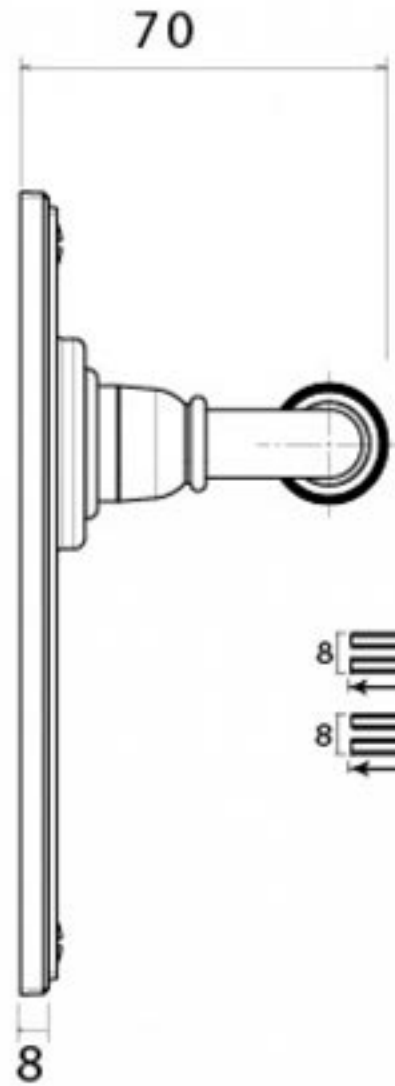

PRODUCT CODE 91916

HANDFORGED
TRADITIONAL
IRONMONGERY

Due to the hand crafted nature of our products all measurements are approximate and should be used as a guide only