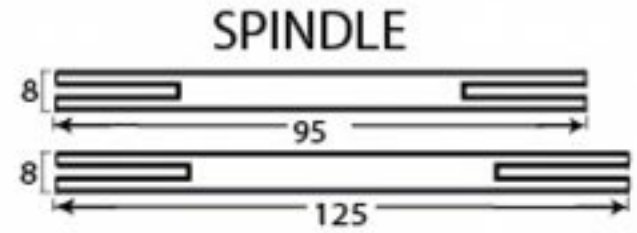

PRODUCT CODE 91916

HANDFORGED
TRADITIONAL
IRONMONGERY

Due to the hand crafted nature of our products all measurements are approximate and should be used as a guide only