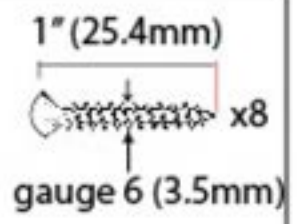

PRODUCT CODE 91916

HANDFORGED
TRADITIONAL
IRONMONGERY

Due to the hand crafted nature of our products all measurements are approximate and should be used as a guide only