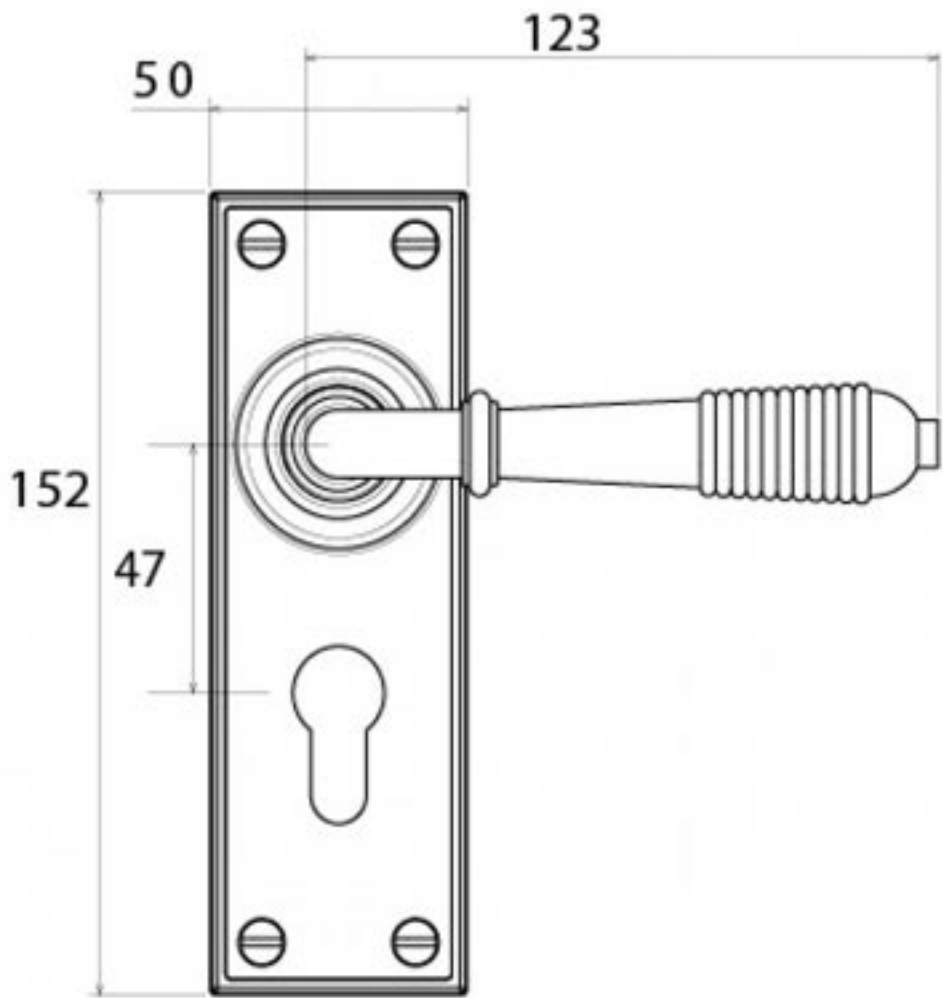

PRODUCT CODE 91916

HANDFORGED
TRADITIONAL
IRONMONGERY

Due to the hand crafted nature of our products all measurements are approximate and should be used as a guide only