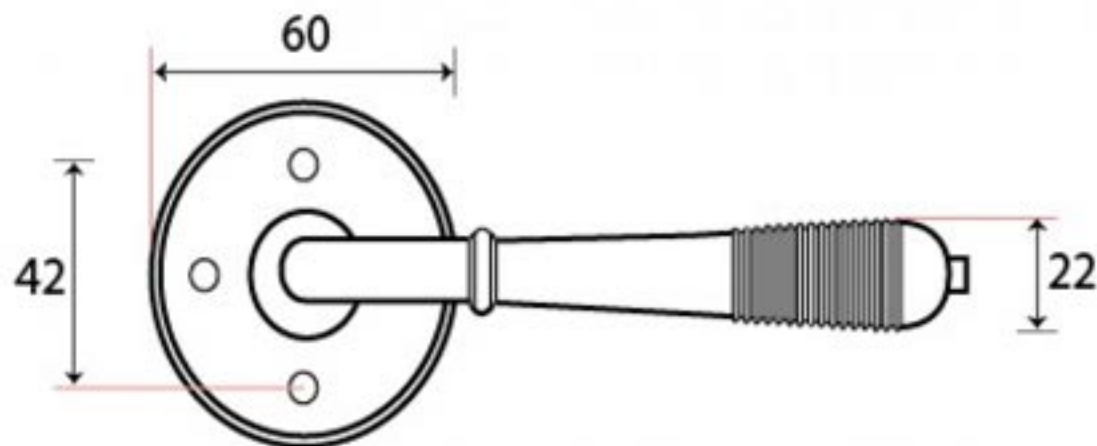

PRODUCT CODE 91917

SPINDLE

3/4" (19mm)
x8
gauge 6 (3.5mm)

x4
Male & Female Screws

HANDFORGED
TRADITIONAL
IRONMONGERY

Due to the hand crafted nature of our products all measurements are approximate and should be used as a guide only