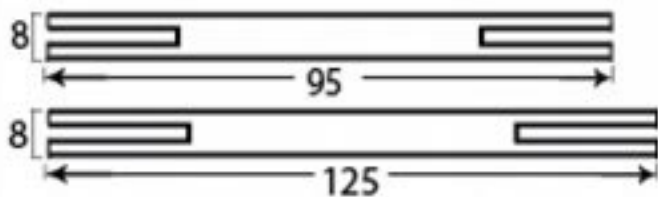

PRODUCT CODE 91917

SPINDLE

3/4" (19mm)
x8
gauge 6 (3.5mm)

x4
Male & Female Screws

HANDFORGED
TRADITIONAL
IRONMONGERY

Due to the hand crafted nature of our products all measurements are approximate and should be used as a guide only