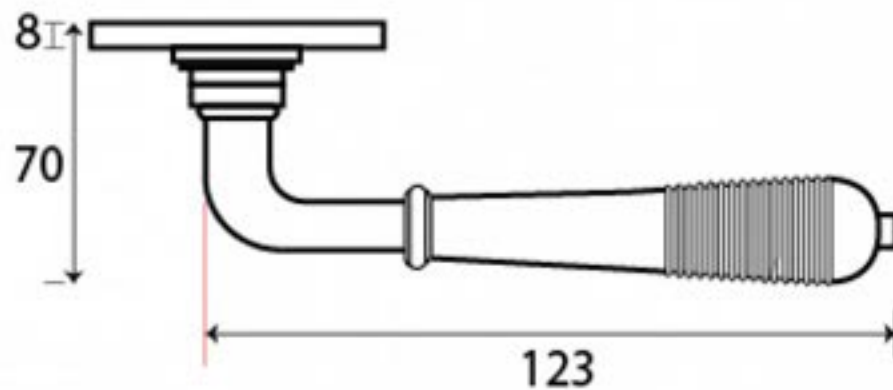

PRODUCT CODE 91917

SPINDLE

3/4" (19mm)
x8
gauge 6 (3.5mm)

x4
Male & Female Screws

HANDFORGED
TRADITIONAL
IRONMONGERY

Due to the hand crafted nature of our products all measurements are approximate and should be used as a guide only