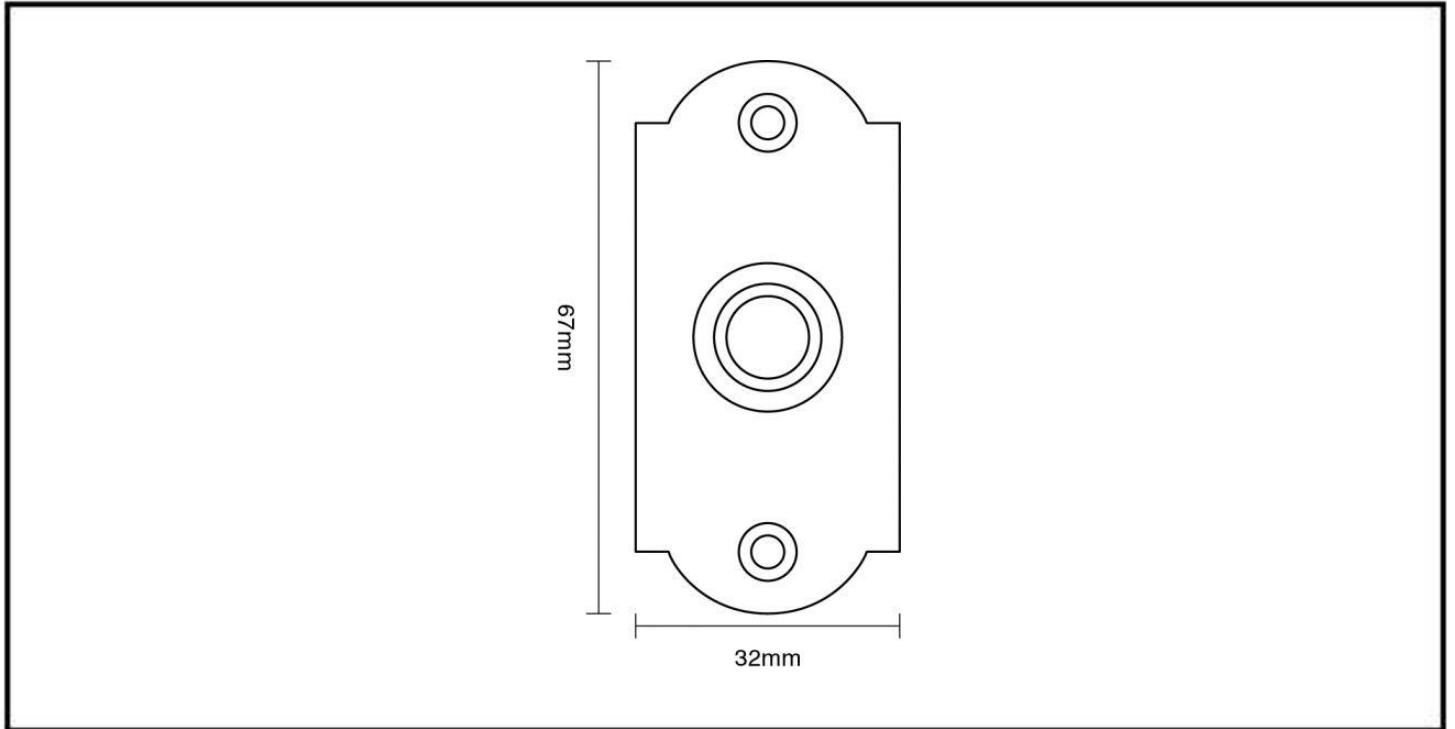

CROFT

Long Lasting Tradition

SPECIFICATION SHEET - PRODUCT CODE **1914**

PRODUCT

Arched Bell Push 1914

Finishes:

Please note that illustration sizes are approximations