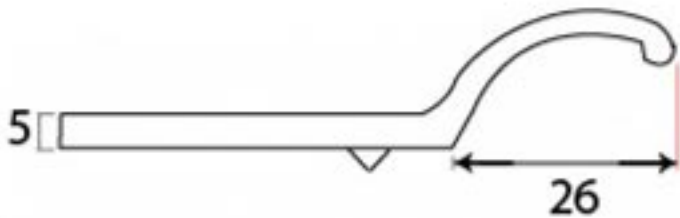

PRODUCT CODE 91937

HANDFORGED  
TRADITIONAL  
IRONMONGERY

Due to the hand crafted nature of our products all measurements are approximate and should be used as a guide only