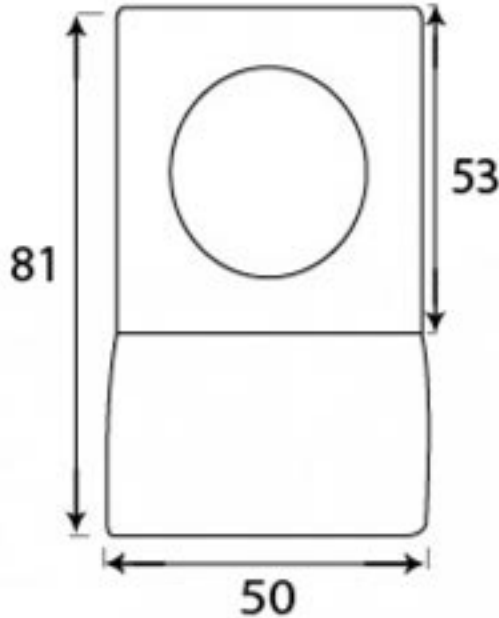

PRODUCT CODE 91937

HANDFORGED  
TRADITIONAL  
IRONMONGERY

Due to the hand crafted nature of our products all measurements are approximate and should be used as a guide only