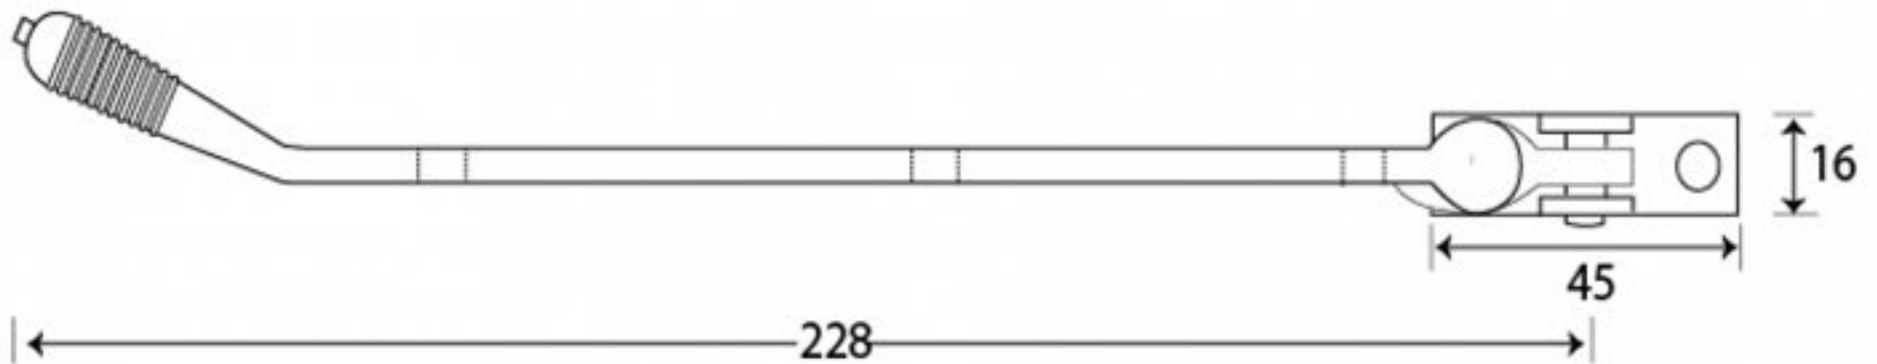

PRODUCT CODE 91938

3/4" (19mm)
x6
gauge 8 (4mm)

HANDFORGED
TRADITIONAL
IRONMONGERY

Due to the hand crafted nature of our products all measurements are approximate and should be used as a guide only