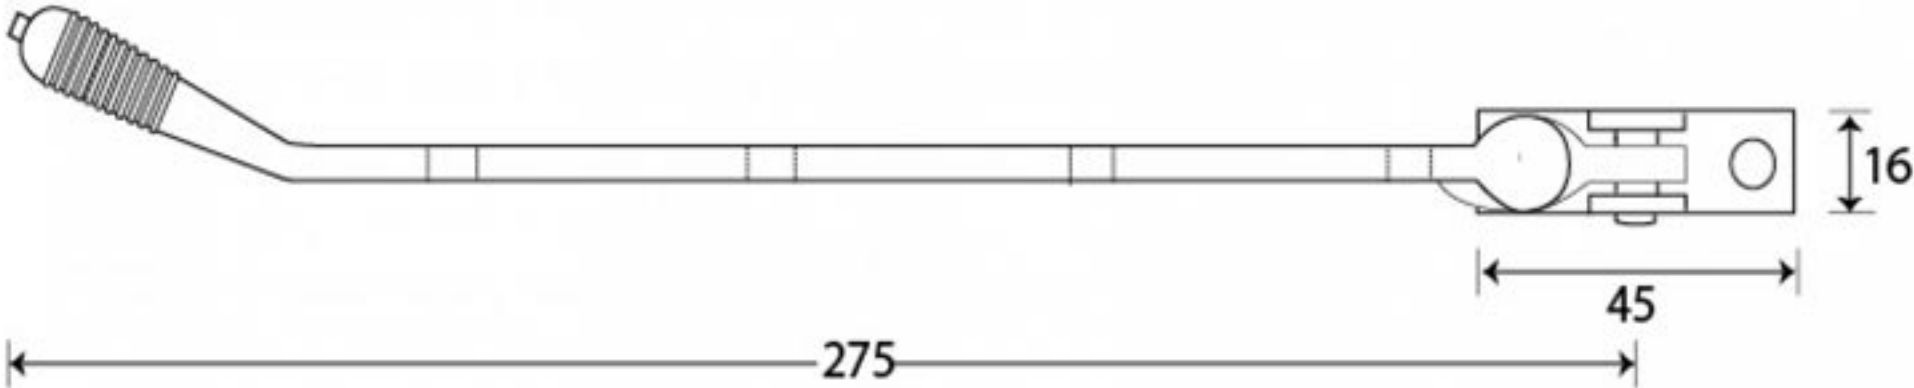

PRODUCT CODE 91939

3/4" (19mm)  
x6  
gauge 8 (4mm)

HANDFORGED  
TRADITIONAL  
IRONMONGERY

Due to the hand crafted nature of our products all measurements are approximate and should be used as a guide only