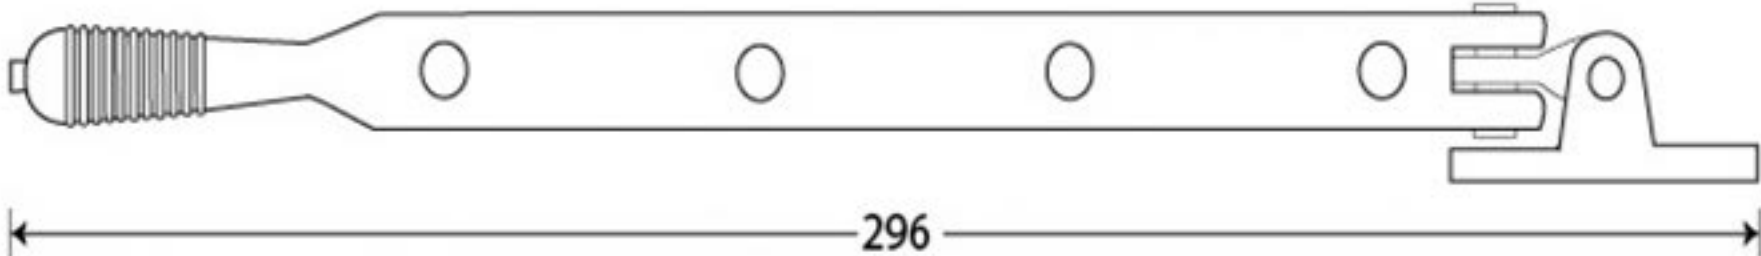

PRODUCT CODE 91939

3/4" (19mm)  
x6  
gauge 8 (4mm)

HANDFORGED  
TRADITIONAL  
IRONMONGERY

Due to the hand crafted nature of our products all measurements are approximate and should be used as a guide only