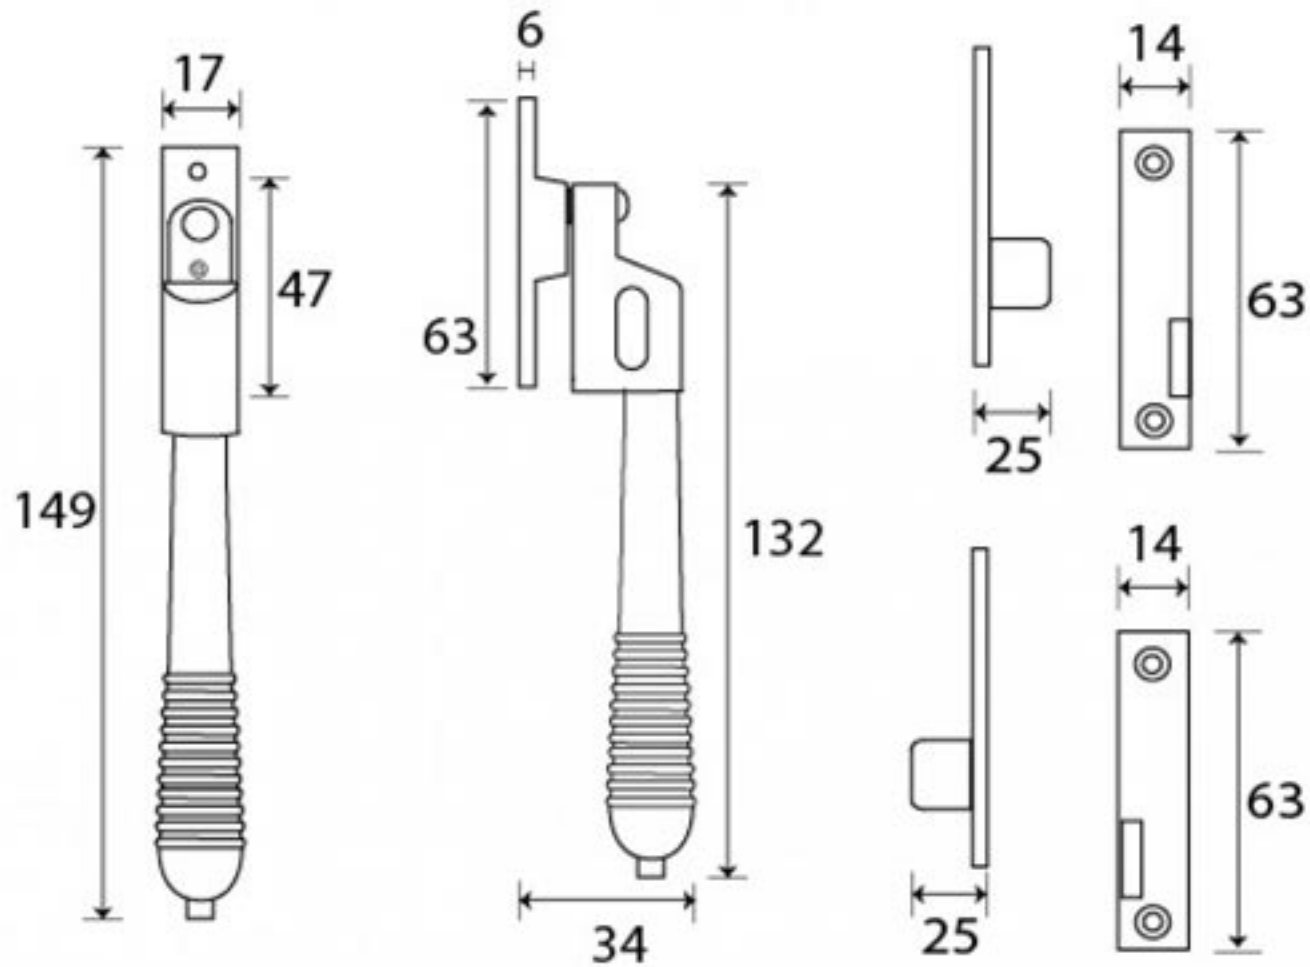

PRODUCT CODE 91941

3/4" (19mm)  
x4  
gauge 8 (4mm)

HANDFORGED  
TRADITIONAL  
IRONMONGERY

Due to the hand crafted nature of our products all measurements are approximate and should be used as a guide only