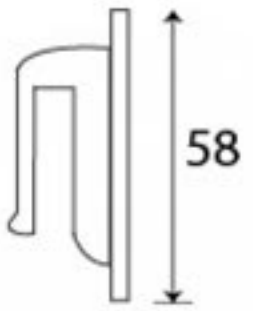

PRODUCT CODE 91944

HANDFORGED
TRADITIONAL
IRONMONGERY

Due to the hand crafted nature of our products all measurements are approximate and should be used as a guide only