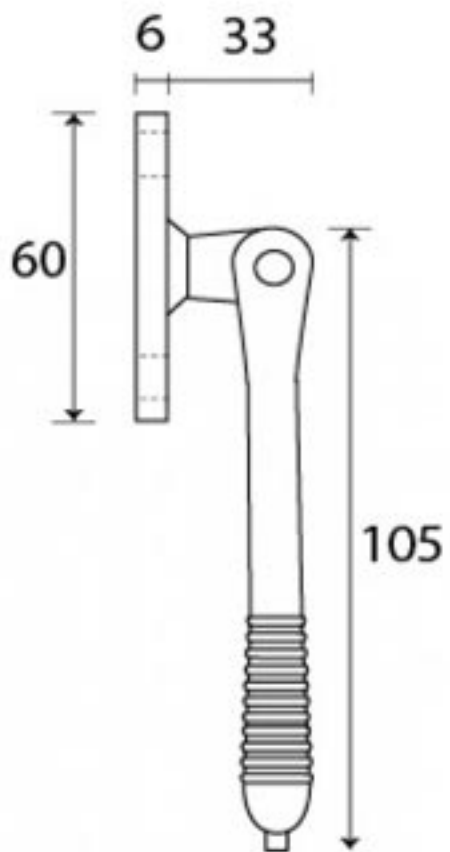

PRODUCT CODE 91944

HANDFORGED
TRADITIONAL
IRONMONGERY

Due to the hand crafted nature of our products all measurements are approximate and should be used as a guide only