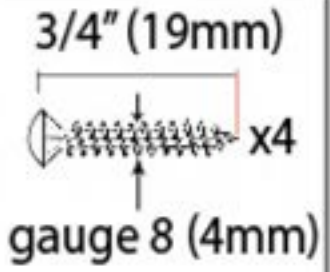

PRODUCT CODE 91944

HANDFORGED
TRADITIONAL
IRONMONGERY

Due to the hand crafted nature of our products all measurements are approximate and should be used as a guide only