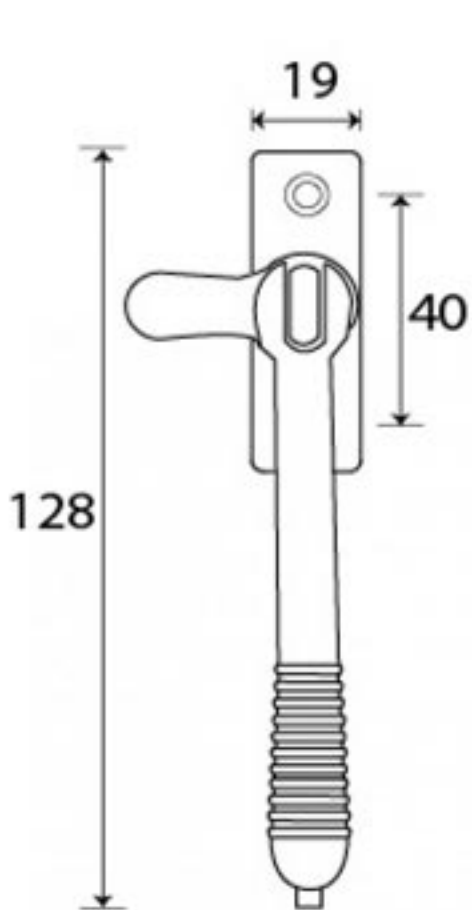

PRODUCT CODE 91944

HANDFORGED
TRADITIONAL
IRONMONGERY

Due to the hand crafted nature of our products all measurements are approximate and should be used as a guide only