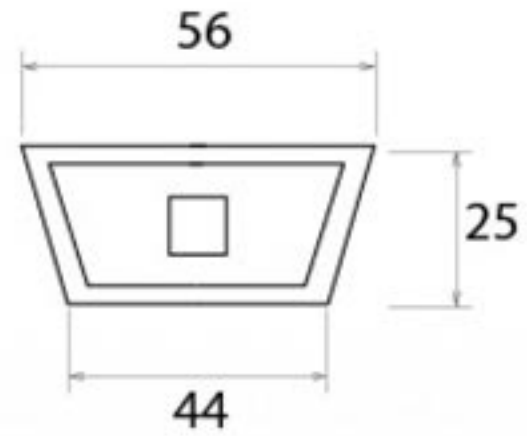

PRODUCT CODE 91945

HANDFORGED  
TRADITIONAL  
IRONMONGERY

Due to the hand crafted nature of our products all measurements are approximate and should be used as a guide only