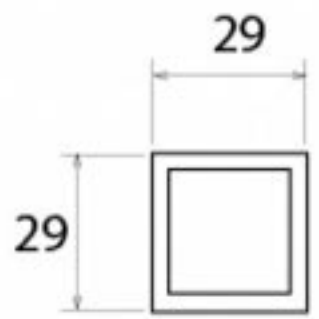

PRODUCT CODE 91945

HANDFORGED  
TRADITIONAL  
IRONMONGERY

Due to the hand crafted nature of our products all measurements are approximate and should be used as a guide only