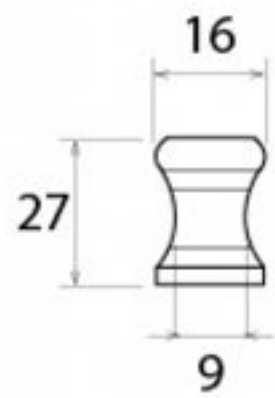

PRODUCT CODE 91945

HANDFORGED  
TRADITIONAL  
IRONMONGERY

Due to the hand crafted nature of our products all measurements are approximate and should be used as a guide only