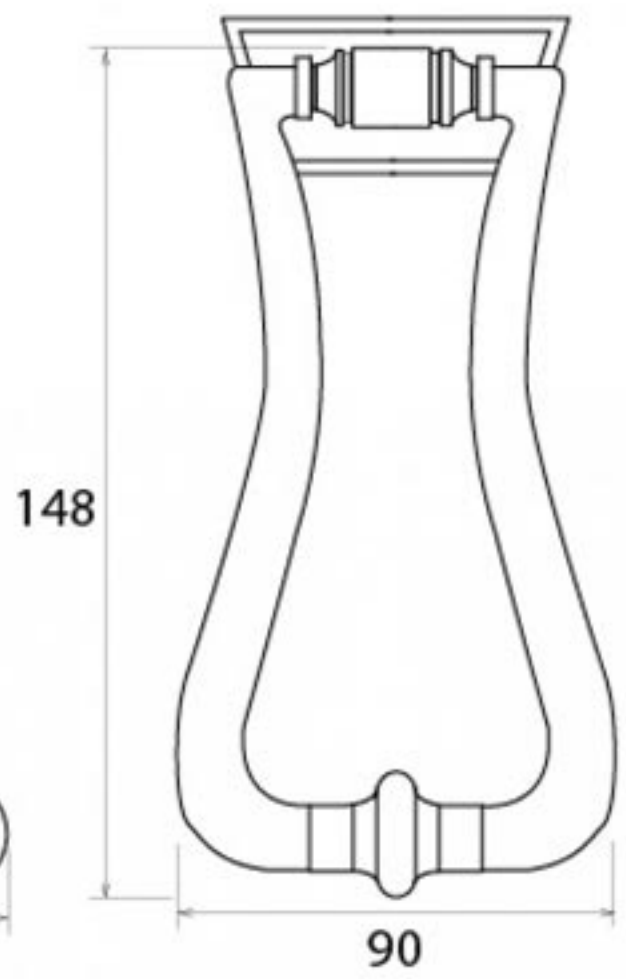

PRODUCT CODE 91945

HANDFORGED  
TRADITIONAL  
IRONMONGERY

Due to the hand crafted nature of our products all measurements are approximate and should be used as a guide only