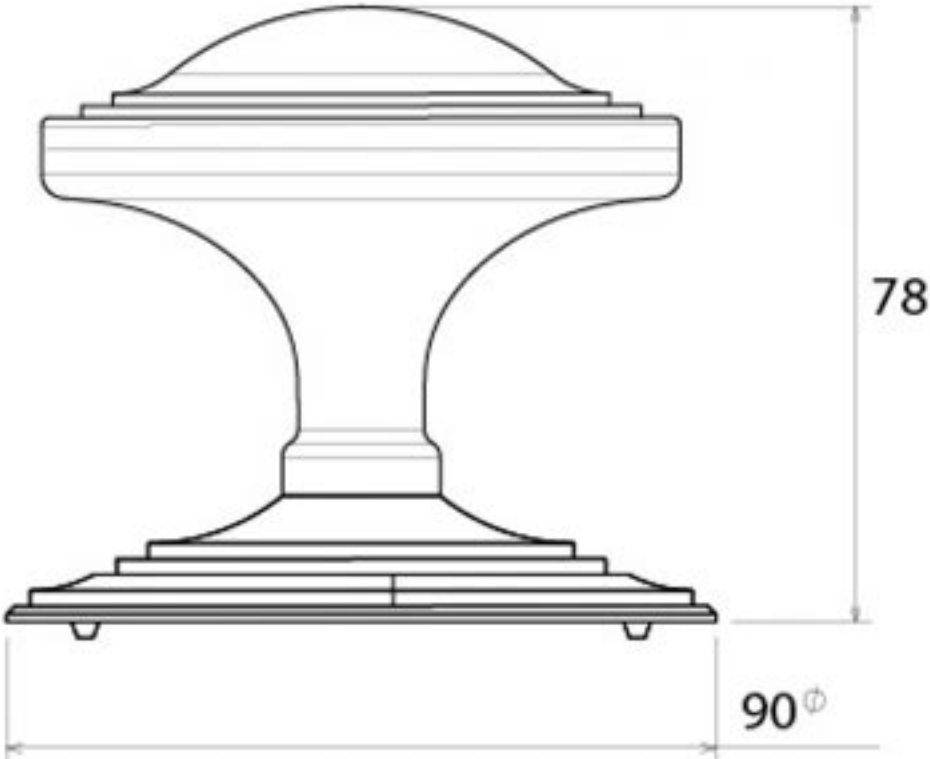

Product Code: 91946

HANDFORGED
TRADITIONAL
IRONMONGERY

Due to the hand crafted nature of our products all measurements are approximate and should be used as a guide only