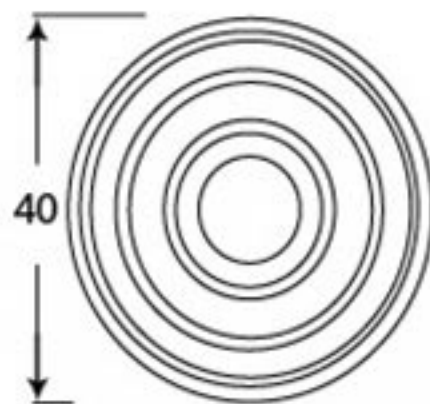

PRODUCT CODE 91947

 M4

HANDFORGED  
TRADITIONAL  
IRONMONGERY

Due to the hand crafted nature of our products all measurements are approximate and should be used as a guide only