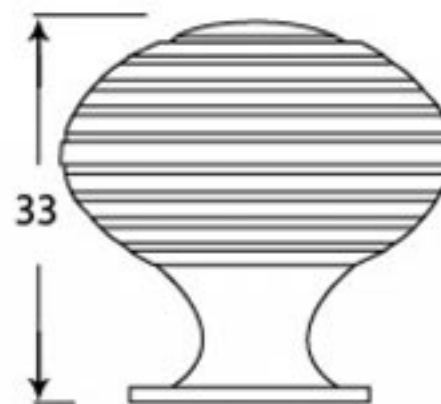

PRODUCT CODE 91947

 M4

HANDFORGED  
TRADITIONAL  
IRONMONGERY

Due to the hand crafted nature of our products all measurements are approximate and should be used as a guide only