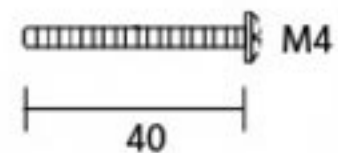

PRODUCT CODE 91948

HANDFORGED  
TRADITIONAL  
IRONMONGERY

Due to the hand crafted nature of our products all measurements are approximate and should be used as a guide only