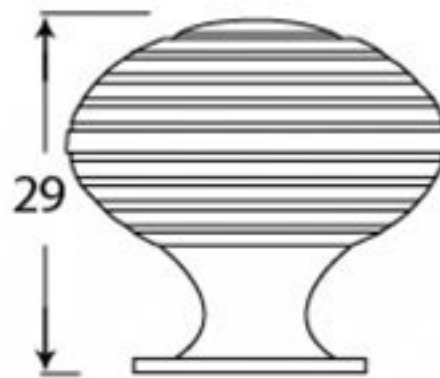

PRODUCT CODE 91948

HANDFORGED  
TRADITIONAL  
IRONMONGERY

Due to the hand crafted nature of our products all measurements are approximate and should be used as a guide only