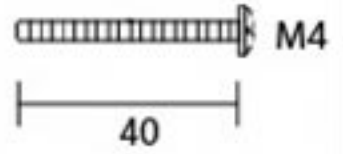

PRODUCT CODE 91950

HANDFORGED  
TRADITIONAL  
IRONMONGERY

Due to the hand crafted nature of our products all measurements are approximate and should be used as a guide only