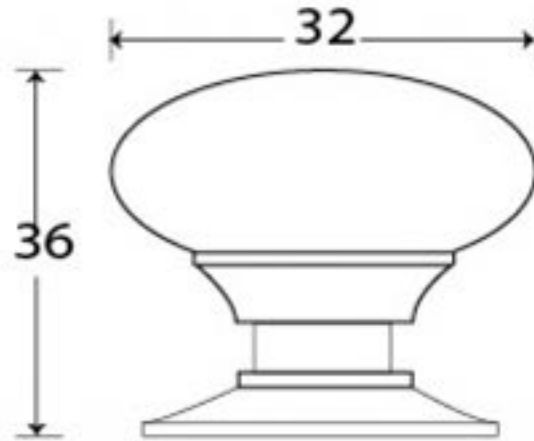

PRODUCT CODE 91950

HANDFORGED  
TRADITIONAL  
IRONMONGERY

Due to the hand crafted nature of our products all measurements are approximate and should be used as a guide only