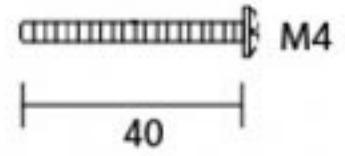

PRODUCT CODE 91949

ROSE SIZE

HANDFORGED  
TRADITIONAL  
IRONMONGERY

Due to the hand crafted nature of our products all measurements are approximate and should be used as a guide only