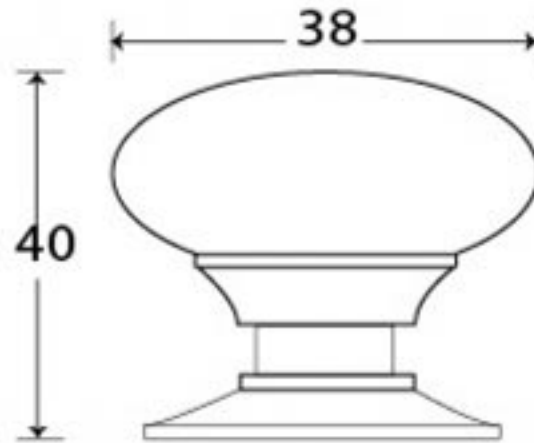

PRODUCT CODE 91949

ROSE SIZE

HANDFORGED  
TRADITIONAL  
IRONMONGERY

Due to the hand crafted nature of our products all measurements are approximate and should be used as a guide only