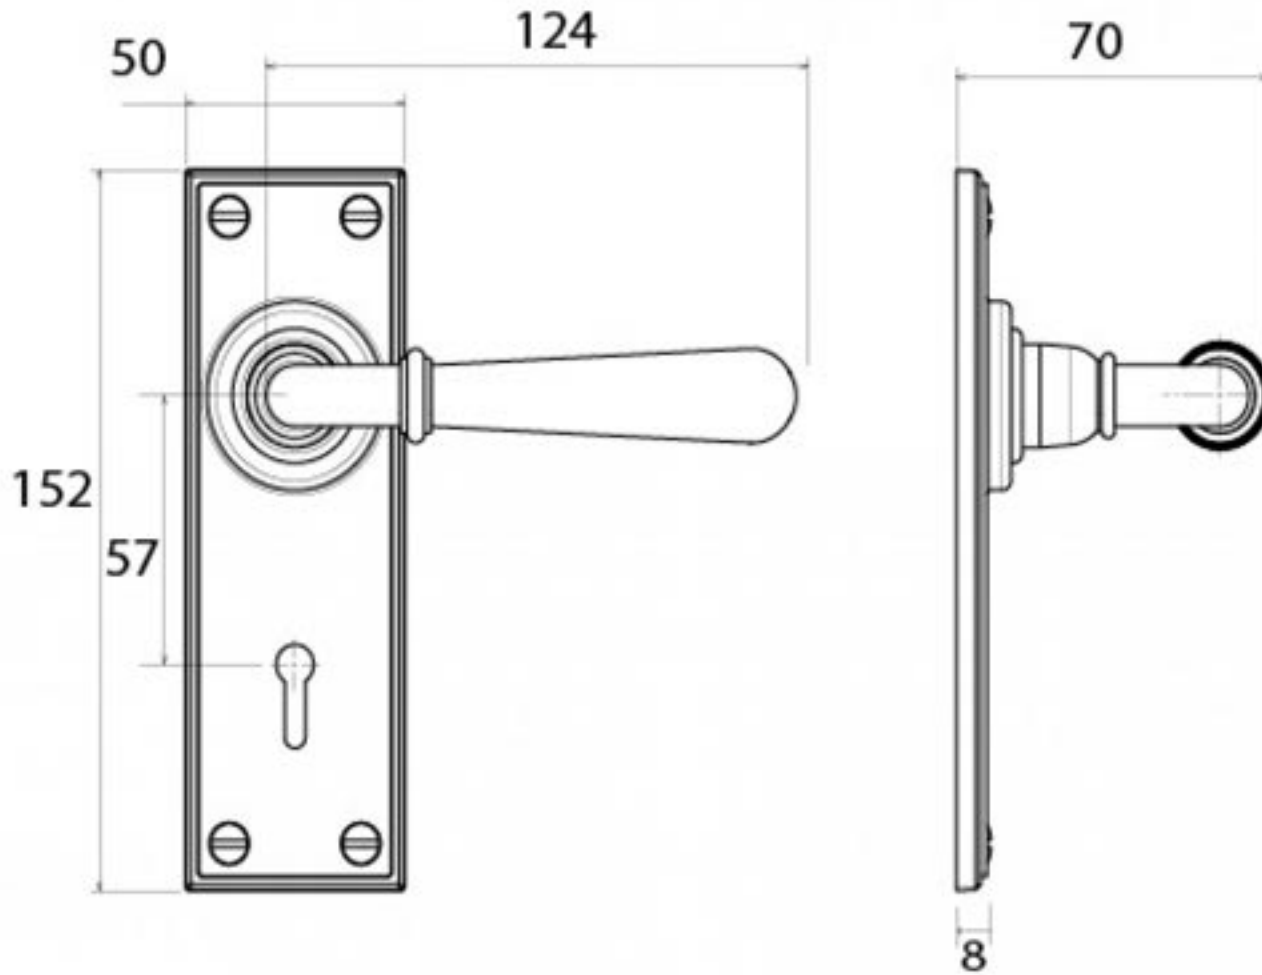

PRODUCT CODE 91919

1" (25.4mm)
x8
gauge 6 (3.5mm)

SPINDLE

HANDFORGED
TRADITIONAL
IRONMONGERY

Due to the hand crafted nature of our products all measurements are approximate and should be used as a guide only