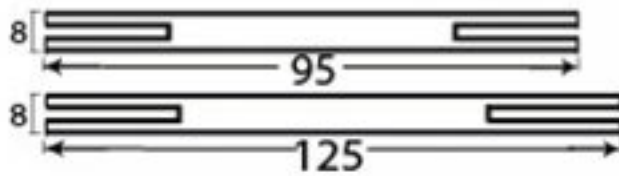

PRODUCT CODE 91919

1" (25.4mm)
x8
gauge 6 (3.5mm)

SPINDLE

HANDFORGED
TRADITIONAL
IRONMONGERY

Due to the hand crafted nature of our products all measurements are approximate and should be used as a guide only