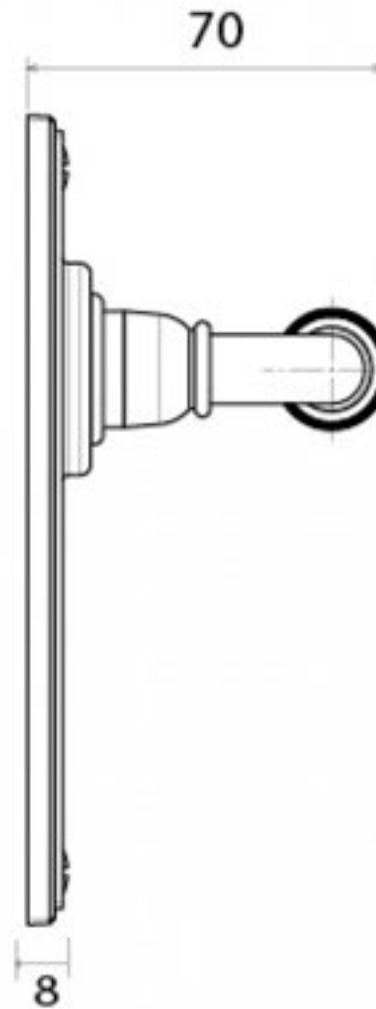

PRODUCT CODE 91920

1" (25.4mm)  
x8  
gauge 6 (3.5mm)

SPINDLE

HANDFORGED  
TRADITIONAL  
IRONMONGERY

Due to the hand crafted nature of our products all measurements are approximate and should be used as a guide only