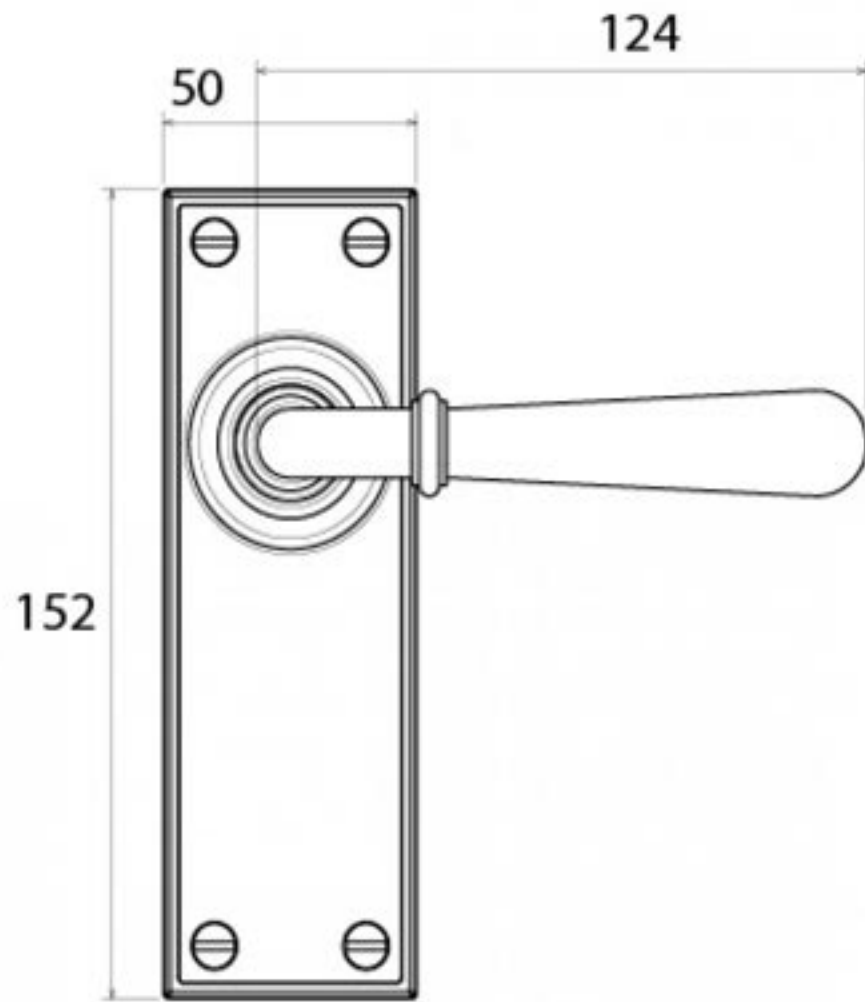

PRODUCT CODE 91920

1" (25.4mm)  
x8  
gauge 6 (3.5mm)

SPINDLE

HANDFORGED  
TRADITIONAL  
IRONMONGERY

Due to the hand crafted nature of our products all measurements are approximate and should be used as a guide only