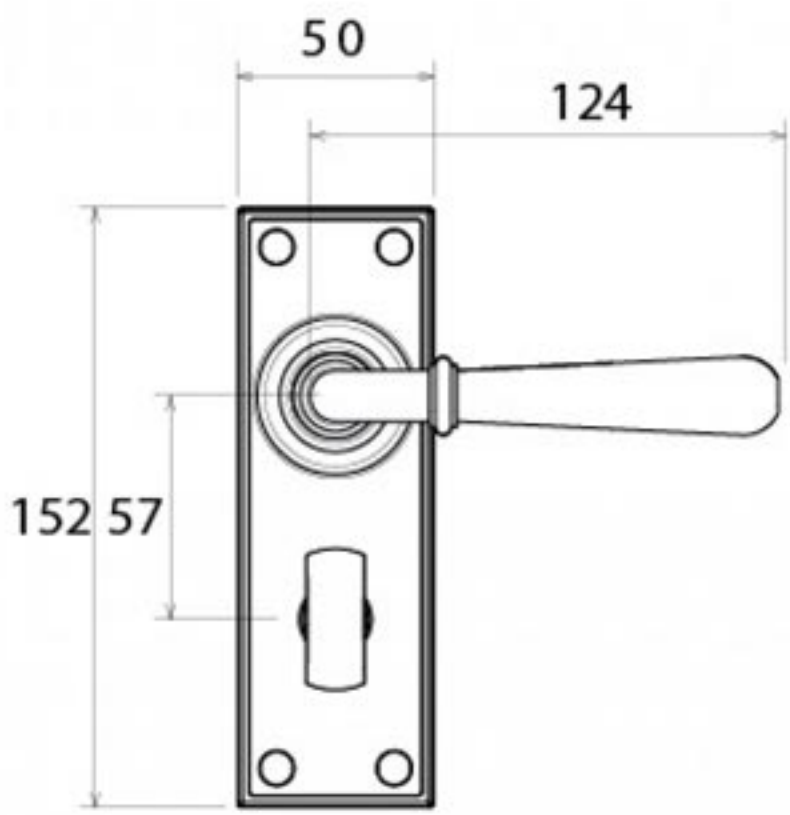

PRODUCT CODE 91921

1" (25.4mm)
x8
gauge 6 (3.5mm)

SPINDLE

HANDFORGED
TRADITIONAL
IRONMONGERY

Due to the hand crafted nature of our products all measurements are approximate and should be used as a guide only