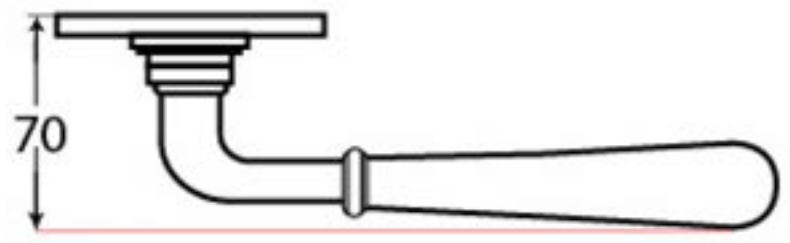

PRODUCT CODE 91921

1" (25.4mm)
x8
gauge 6 (3.5mm)

SPINDLE

HANDFORGED
TRADITIONAL
IRONMONGERY

Due to the hand crafted nature of our products all measurements are approximate and should be used as a guide only