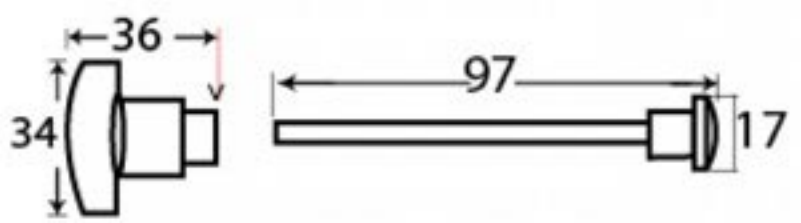

PRODUCT CODE 91921

1" (25.4mm)
x8
gauge 6 (3.5mm)

SPINDLE

HANDFORGED
TRADITIONAL
IRONMONGERY

Due to the hand crafted nature of our products all measurements are approximate and should be used as a guide only