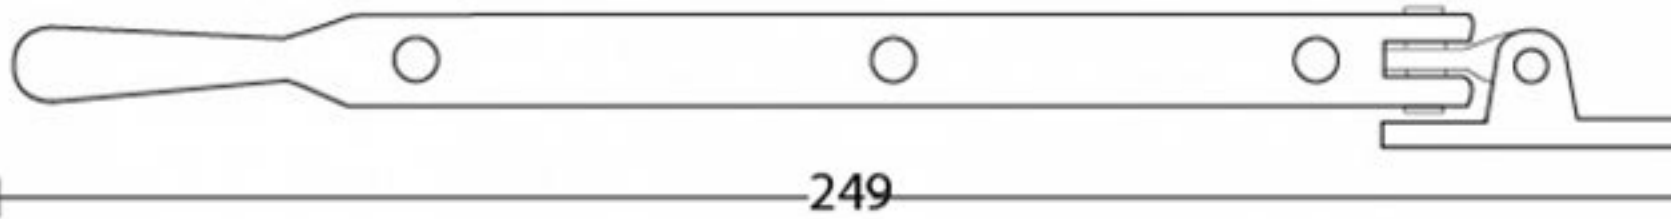

PRODUCT CODE 91955

3/4" (19mm)
x6
gauge 8 (4mm)

HANDFORGED
TRADITIONAL
IRONMONGERY

Due to the hand crafted nature of our products all measurements are approximate and should be used as a guide only