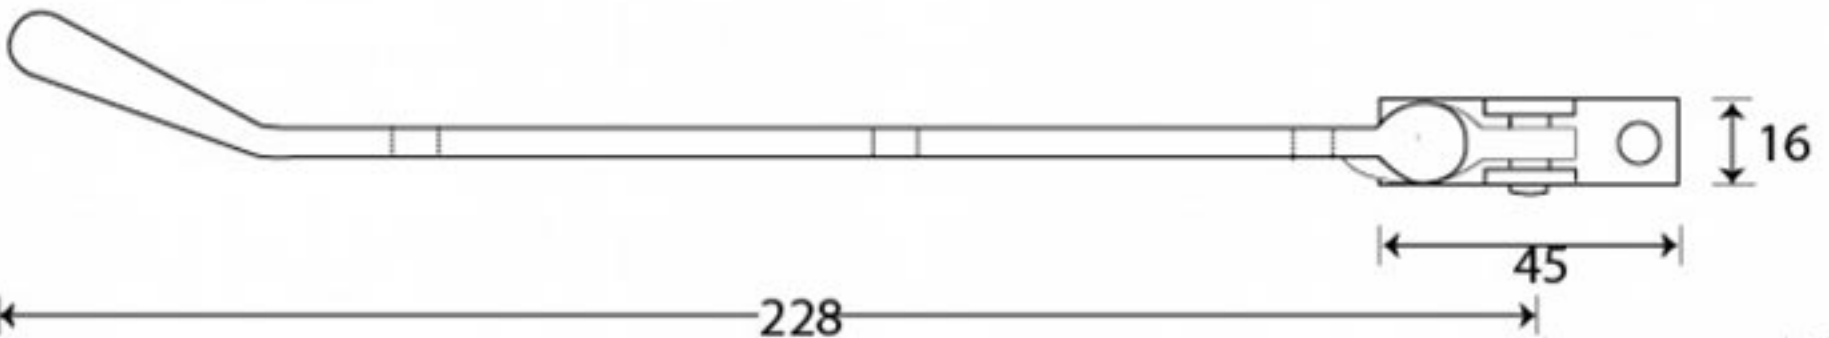

PRODUCT CODE 91955

3/4" (19mm)
x6
gauge 8 (4mm)

HANDFORGED
TRADITIONAL
IRONMONGERY

Due to the hand crafted nature of our products all measurements are approximate and should be used as a guide only