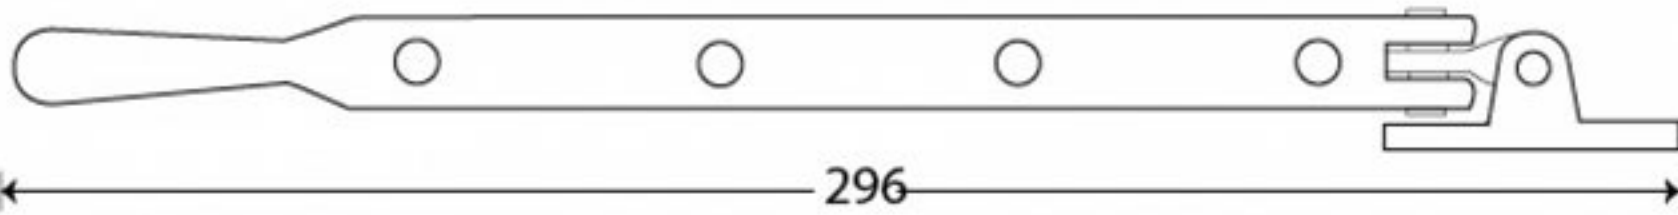

PRODUCT CODE 91956

3/4" (19mm)
x6
gauge 8 (4mm)

HANDFORGED
TRADITIONAL
IRONMONGERY

Due to the hand crafted nature of our products all measurements are approximate and should be used as a guide only