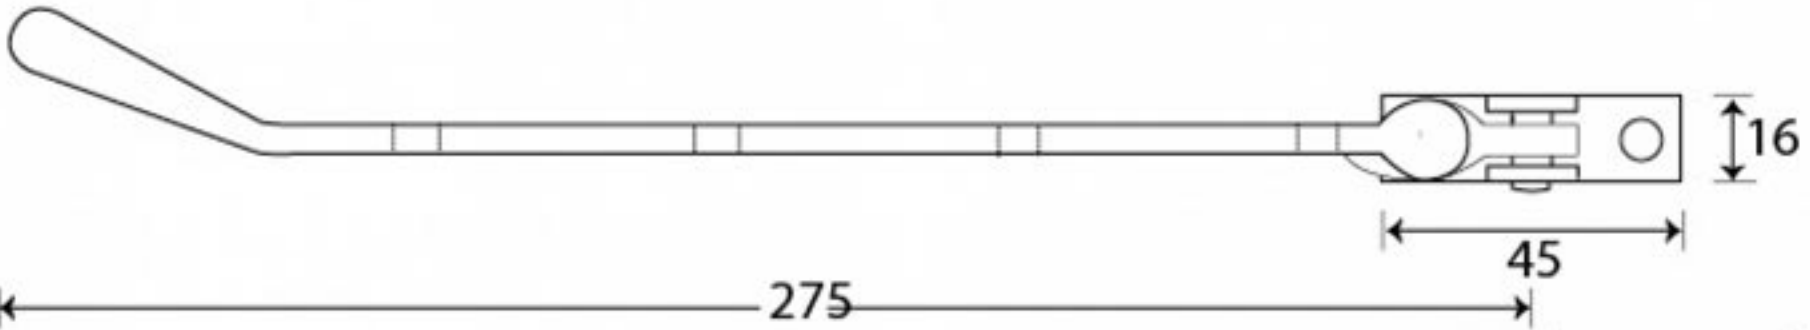

PRODUCT CODE 91956

3/4" (19mm)
x6
gauge 8 (4mm)

HANDFORGED
TRADITIONAL
IRONMONGERY

Due to the hand crafted nature of our products all measurements are approximate and should be used as a guide only