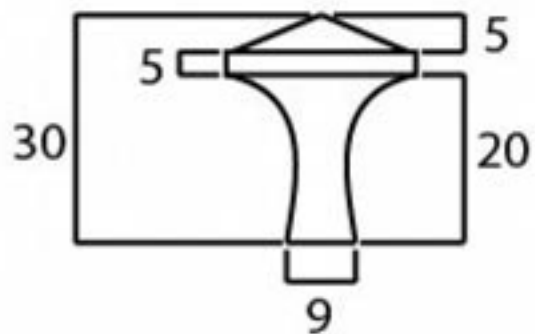

PRODUCT CODE 45211

HANDFORGED
TRADITION L
IRONMONGERY

Due to the hand crafted nature of our products all measurements are approximate and should be used as a guide only